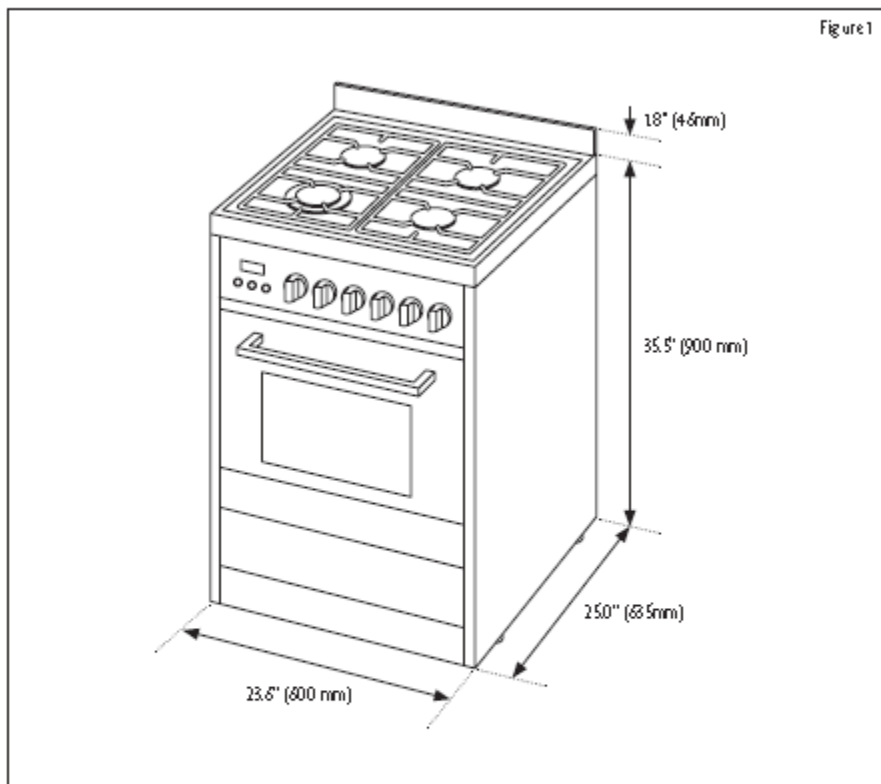

## MCSRG24S

### SPECIFICATIONS

Height	35.5" (900 mm)
Width	23.6" (600 mm)
Depth	23.6" (600 mm)
Depth with Backsplash	25.0" (635 mm)
Product Weight	132 lbs.
Capacity	2.73 Cu. Ft.

*Specifications are subject to change without notice*