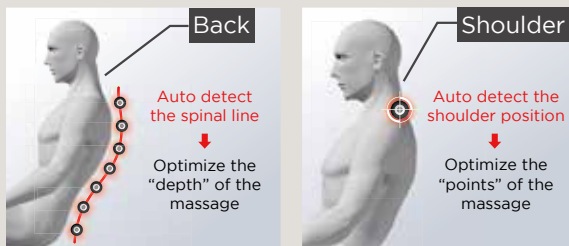

## The Only Made-in-Japan Massage Chair with a Foot Roller

The variable strength shiatsu foot roller is designed to work the arch and plantar fascia muscles to reduce tension and foot pain. Coupled with the foot heater it also helps stimulate blood flow and circulation.

### 3 Strength Adjustments

## Worlds Most Advanced Dual-Layer Body Scan

A unique dual layer body scanner measures both the length and depth of your spine ensuring you get the best massage possible.