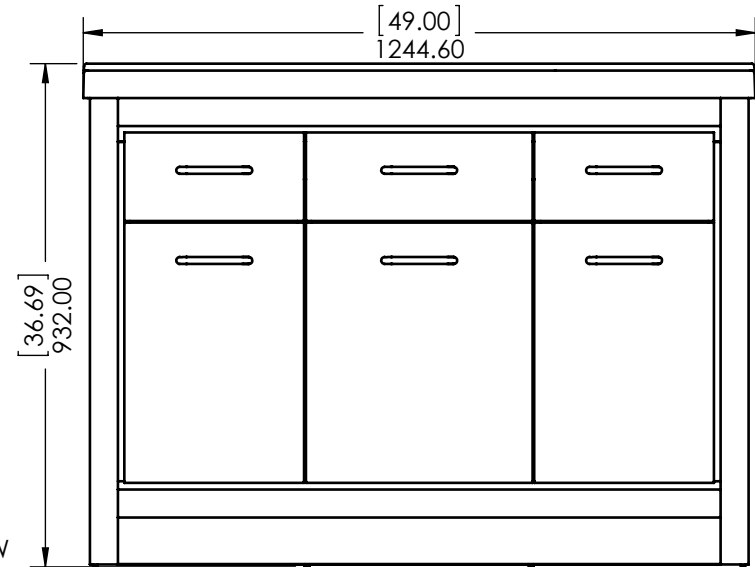

ITEM ID	DESCRIPTION
PB48P2-WO	Prestbury 48in Vanity w/VanityTop - White Washed Oak
PB48P2-EK	Prestbury 48in Vanity w/VanityTop - Elm Sky
PB48P2-EE	Prestbury 48in Vanity w/VanityTop - Elm Ember

REV	ECO#	DESCRIPTION	REV'D BY DATE	CHK'D BY DATE	APRV'D BY DATE
0		New Release	IASV 12/11/17	IASV 12/11/17	IASV 12/11/17

FRONT VIEW

PROPRIETARY AND CONFIDENTIAL
THE INFORMATION CONTAINED IN THIS DRAWING IS THE SOLE PROPERTY OF WOODCRAFTERS HOME PRODUCTS L.L.C. ANY REPRODUCTION IN PART OR AS A WHOLE WITHOUT THE WRITTEN PERMISSION OF WOODCRAFTERS HOME PRODUCTS L.L.C. IS PROHIBITED.

UNLESS OTHERWISE SPECIFIED
DIMENSIONS ARE IN mm and [inches]
AND TOLERANCES ARE +/- 1.0 [0.04]

DRAWN BY:	IASV	5/23/18
CHECKED BY:	IASV	5/23/18
APPROVED BY:	IASV	5/23/18
DO NOT SCALE DRAWING	SCALE: 1:10	SIZE:

TITLE:	CONTEMPORARY 48in ASSEMBLY
PAGE	1 OF 1
REV:	0