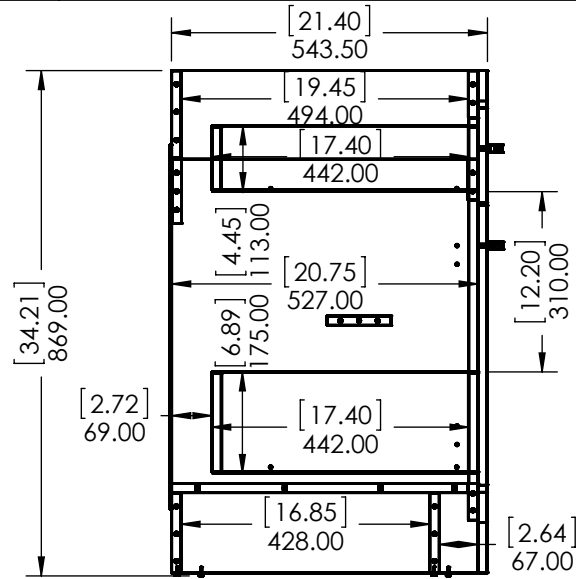

ITEM ID	DESCRIPTION
PB48P2-WO	Prestbury 48in Vanity w/VanityTop - White Washed Oak
PB48P2-EK	Prestbury 48in Vanity w/VanityTop - Elm Sky
PB48P2-EE	Prestbury 48in Vanity w/VanityTop - Elm Ember

REV	ECO#	DESCRIPTION	REV'D BY DATE	CHK'D BY DATE	APRV'D BY DATE
0		New Release	IASV 12/11/17	IASV 12/11/17	IASV 12/11/17

SIDE VIEW