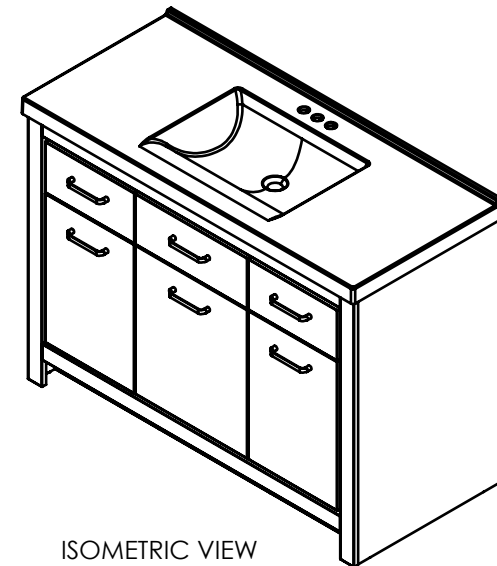

ISOMETRIC VIEW

PROPRIETARY AND CONFIDENTIAL
THE INFORMATION CONTAINED IN THIS DRAWING IS THE SOLE PROPERTY OF WOODCRAFTERS HOME PRODUCTS L.L.C. ANY REPRODUCTION IN PART OR AS A WHOLE WITHOUT THE WRITTEN PERMISSION OF WOODCRAFTERS HOME PRODUCTS L.L.C. IS PROHIBITED.

UNLESS OTHERWISE SPECIFIED
DIMENSIONS ARE IN mm and [inches]
AND TOLERANCES ARE +/- 1.0 [0.04]

DRAWN BY:	IASV	5/23/18
CHECKED BY:	IASV	5/23/18
APPROVED BY:	IASV	5/23/18
DO NOT SCALE DRAWING	SCALE: 1:10	SIZE:

TITLE:	CONTEMPORARY 48in ASSEMBLY
PAGE	1 OF 1
REV:	0