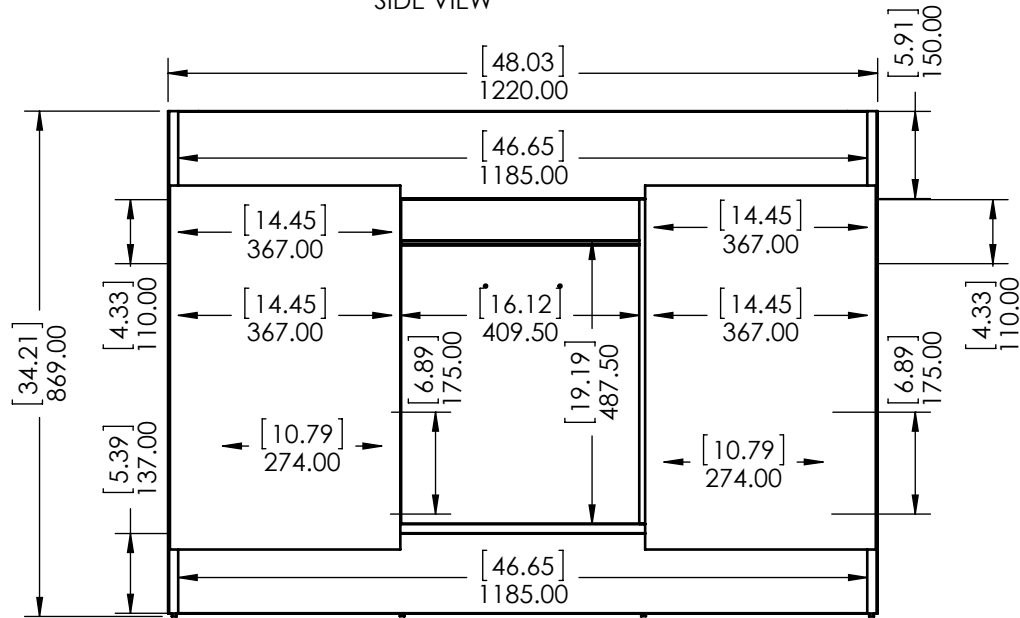

ITEM ID	DESCRIPTION
PB48P2-WO	Prestbury 48in Vanity w/VanityTop - White Washed Oak
PB48P2-EK	Prestbury 48in Vanity w/VanityTop - Elm Sky
PB48P2-EE	Prestbury 48in Vanity w/VanityTop - Elm Ember

REV	ECO#	DESCRIPTION	REV'D BY DATE	CHK'D BY DATE	APRV'D BY DATE
0		New Release	IASV 12/11/17	IASV 12/11/17	IASV 12/11/17

BACK VIEW

PROPRIETARY AND CONFIDENTIAL
THE INFORMATION CONTAINED IN THIS DRAWING IS THE SOLE PROPERTY OF WOODCRAFTERS HOME PRODUCTS L.L.C. ANY REPRODUCTION IN PART OR AS A WHOLE WITHOUT THE WRITTEN PERMISSION OF WOODCRAFTERS HOME PRODUCTS L.L.C. IS PROHIBITED.

UNLESS OTHERWISE SPECIFIED
DIMENSIONS ARE IN mm and [inches] AND TOLERANCES ARE +/- 1.0 [0.04]

DRAWN BY:	IASV	5/23/18
CHECKED BY:	IASV	5/23/18
APPROVED BY:	IASV	5/23/18
DO NOT SCALE DRAWING	SCALE: 1:10	SIZE:

TITLE: **CONTEMPORARY 48in ASSEMBLY**