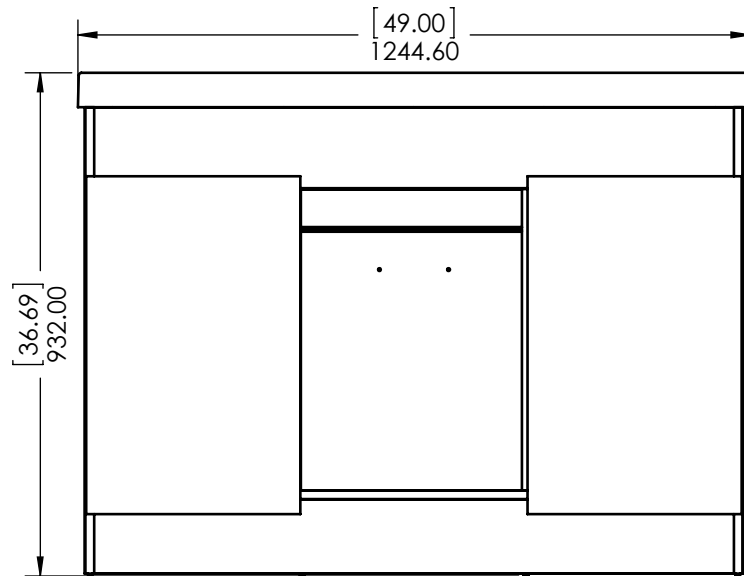

ITEM ID	DESCRIPTION
PB48P2-WO	Prestbury 48in Vanity w/VanityTop - White Washed Oak
PB48P2-EK	Prestbury 48in Vanity w/VanityTop - Elm Sky
PB48P2-EE	Prestbury 48in Vanity w/VanityTop - Elm Ember

REV	ECO#	DESCRIPTION	REV'D BY DATE	CHK'D BY DATE	APRV'D BY DATE
0		New Release	IASV 12/11/17	IASV 12/11/17	IASV 12/11/17

BACK VIEW

PROPRIETARY AND CONFIDENTIAL
THE INFORMATION CONTAINED IN THIS DRAWING IS THE SOLE PROPERTY OF WOODCRAFTERS HOME PRODUCTS L.L.C. ANY REPRODUCTION IN PART OR AS A WHOLE WITHOUT THE WRITTEN PERMISSION OF WOODCRAFTERS HOME PRODUCTS L.L.C. IS PROHIBITED.

UNLESS OTHERWISE SPECIFIED
DIMENSIONS ARE IN mm and [inches]
AND TOLERANCES ARE +/- 1.0 [0.04]

DRAWN BY:	IASV	5/23/18
CHECKED BY:	IASV	5/23/18
APPROVED BY:	IASV	5/23/18
DO NOT SCALE DRAWING	SCALE: 1:10	SIZE:

TITLE:	CONTEMPORARY 48in ASSEMBLY
PAGE	1 OF 1
REV:	0