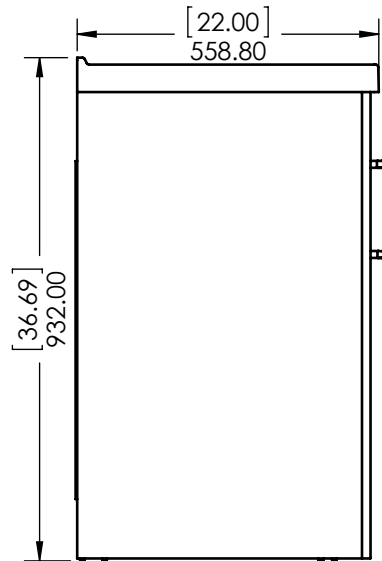

ITEM ID	DESCRIPTION
PB48P2-WO	Prestbury 48in Vanity w/VanityTop - White Washed Oak
PB48P2-EK	Prestbury 48in Vanity w/VanityTop - Elm Sky
PB48P2-EE	Prestbury 48in Vanity w/VanityTop - Elm Ember

REV	ECO#	DESCRIPTION	REV'D BY DATE	CHK'D BY DATE	APRV'D BY DATE
0		New Release	IASV 12/11/17	IASV 12/11/17	IASV 12/11/17

UNLESS OTHERWISE SPECIFIED
 DIMENSIONS ARE IN mm and [inches]
 AND TOLERANCES ARE +/- 1.0 [0.04]

DRAWN BY:	IASV	5/23/18
CHECKED BY:	IASV	5/23/18
APPROVED BY:	IASV	5/23/18
DO NOT SCALE DRAWING	SCALE: 1:10	SIZE: