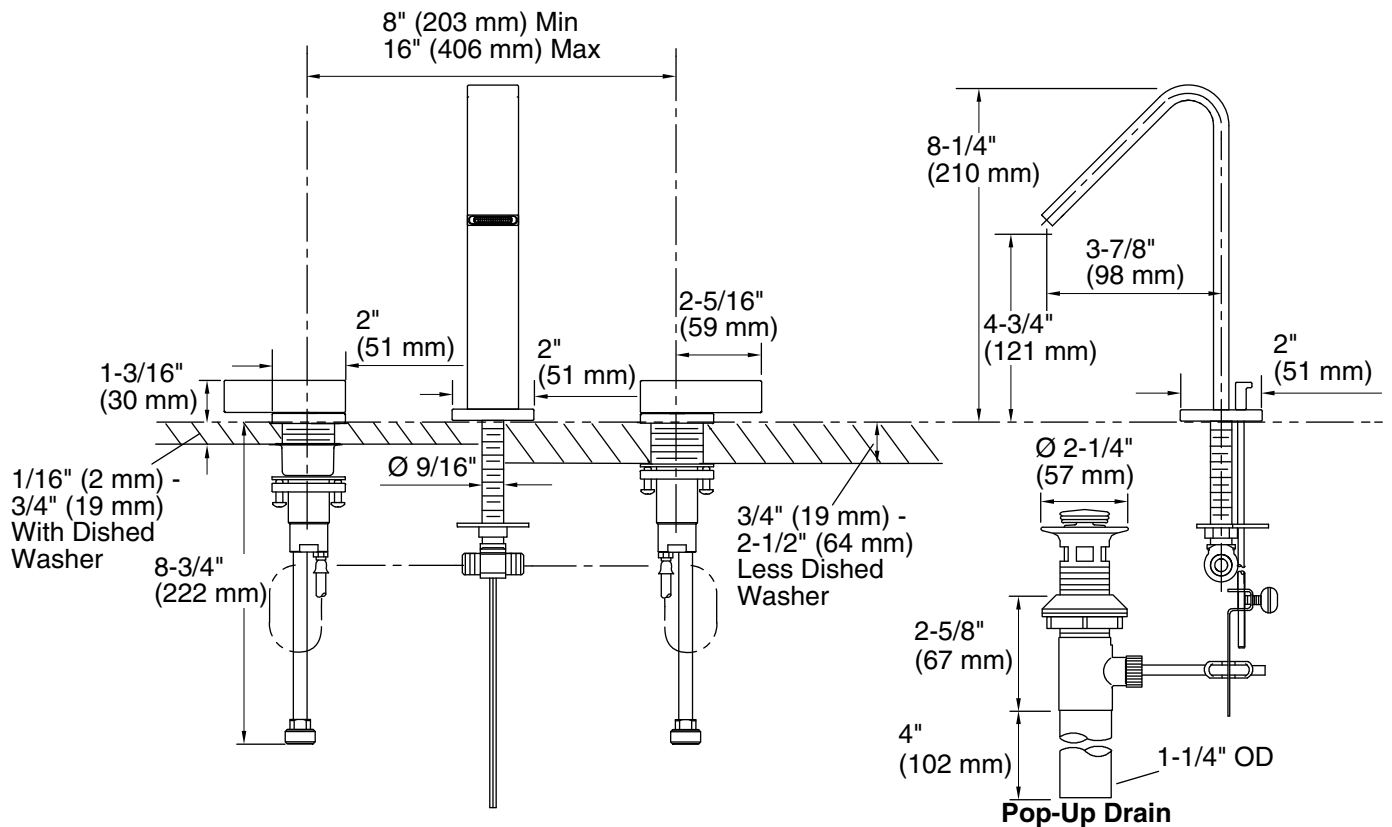

Installation Notes

Install this product according to the installation guide.

Product Diagram