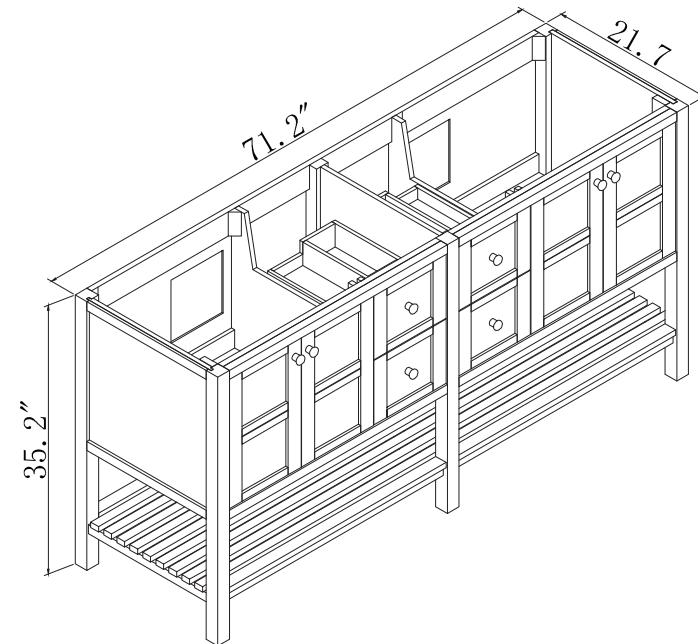

TOP

SIDE

BACK

SPECIFICATIONS

www.virtuusa.com

SKU: ED-30072

REV1.13.18

NOTES