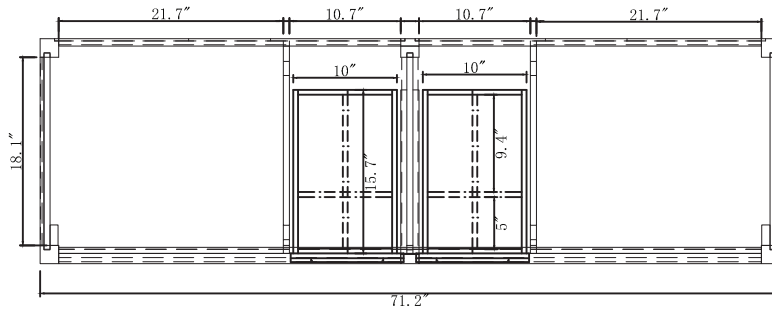

TOP

SIDE

BACK

SPECIFICATIONS

www.virtuusa.com

SKU: ED-30072

REV1.13.18

NOTES