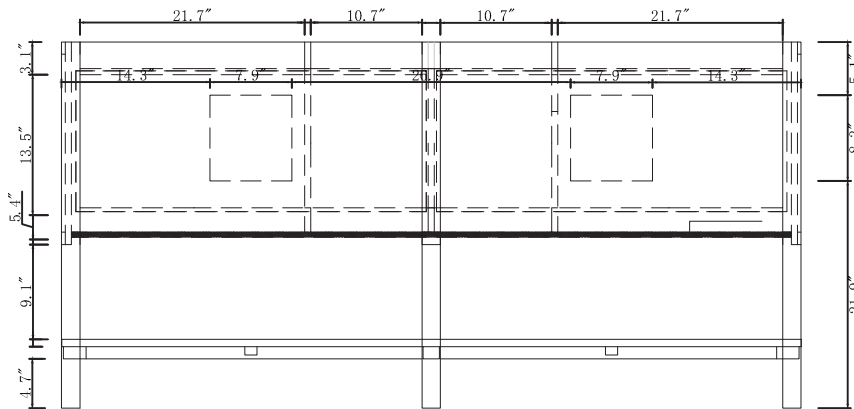

TOP

SIDE

BACK

SPECIFICATIONS

www.virtuusa.com

SKU: ED-30072

REV1.13.18

NOTES