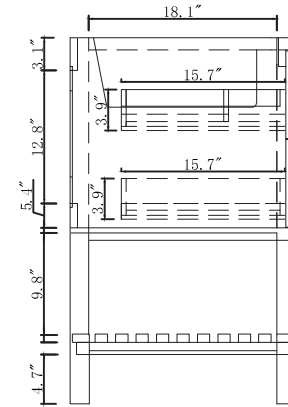

TOP

SIDE

BACK

SPECIFICATIONS

www.virtuusa.com

SKU: ED-30072

REV1.13.18

NOTES