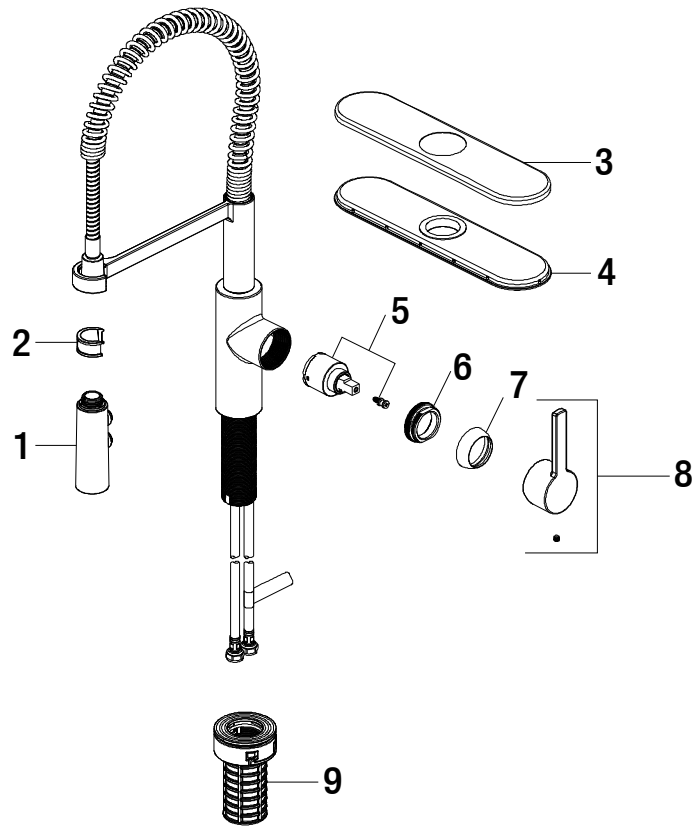

Single-Handle Kitchen Faucet

MODEL	SKU #	FINISH
HD67858-0073	305764876	Stainless Steel and Matte Black

Many replacement parts can be purchased online or at your local store. Please use the table below to identify the part SKU number needed, go to [HOMEDEPOT.COM](http://HOMEDEPOT.COM), and check for online and store availability. If you can't find the part you are looking for, please call 1-855-HD-GLACIER.

Part	Description	Part #	Internet SKU #	Store SKU #
1	Spray head	RP3839973		
2	Inverter	RP70378		
3	Escutcheon	RP8066773		
4	Gasket	RP80675		
5	Cartridge & Screw	RP20095		
5.1	Cartridge	RP20044	<a href="#">301158214</a>	

Part	Description	Part #	Internet SKU #	Store SKU #
6	Bonnet Nut	RP70548		
7	Cap	RP8013273		
8	Handle assembly	RP1362473		
9	Fastmount™	RP56096		