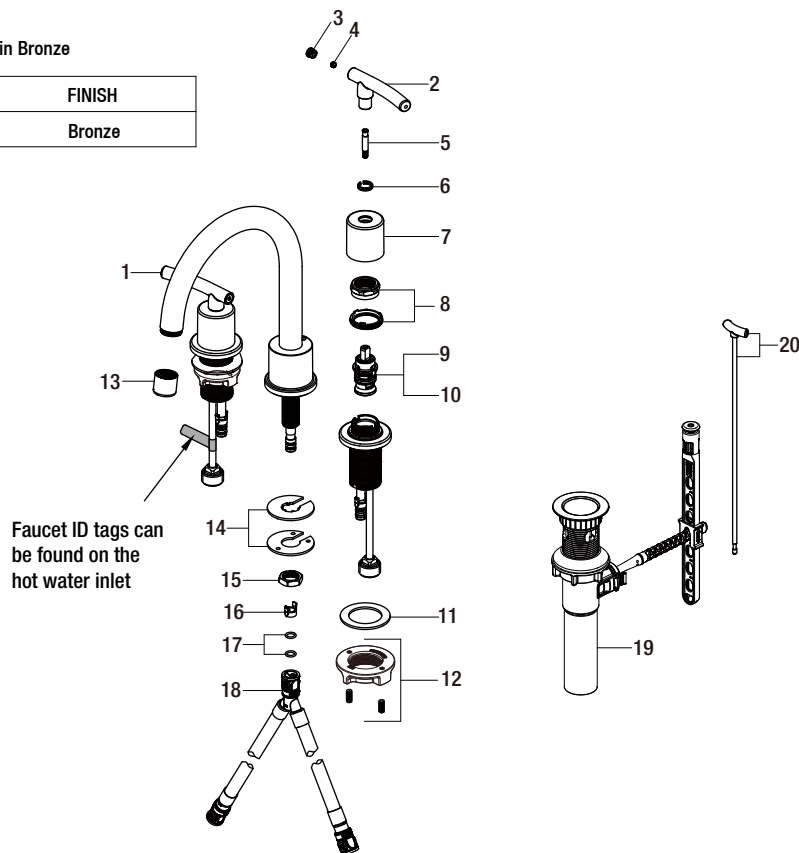

Replacement Parts List

Dorset 8" 2hdl Bath Faucet in Bronze

MODEL	SKU #	FINISH
HD67731W-6027D	301879809	Bronze

Many replacement parts can be purchased online or at your local store. Please use the table below to identify the part SKU number needed, go to HOMEDEPOT.COM, and check for online and store availability. If you can't find the part you are looking for, please call 1-855-HD-GLACIER.

Part	Description	Part #	Internet SKU #	Store SKU #
1	Handle H	RP1346427D		
2	Handle C	RP1346527D		
3	Accessorize cap	RP8054627D		
4	Set Screw	RP50219		
5	Connector	RP50189		
6	Clip	RP70150		
7	Handle Seat	RP1715927D		
8	Bonnet nut & Connector	RP70781		
9	Cartridge H	RP20067	301158139	
10	Cartridge C	RP20068	301158129	
11	Washer	RP64147		

Part	Description	Part #	Internet SKU #	Store SKU #
12	Nut & Screw	RP56137		
13	Aerator	RP3024427D		
14	Washer	RP64193		
15	Nut	RP56062		
16	Block	RP70421		
17	O-ring	RP60002		
18	Quick connect hose	RP70430		
19	ClickInstall™ drain assembly	RP4022827D		
20	Lift rod	RP4022927D		