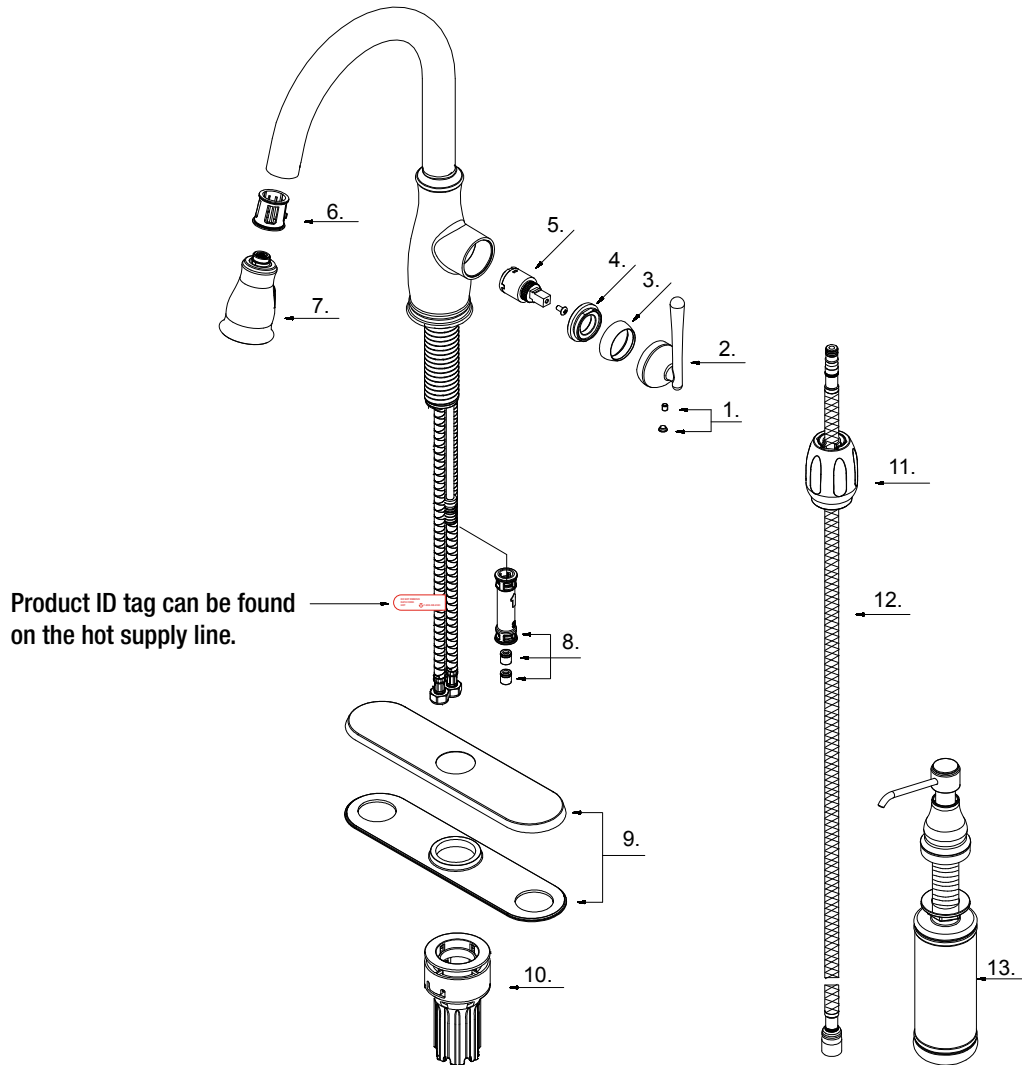

Kagan Single-Handle Pull-Down Sprayer Kitchen Faucet

MODEL	OMSID	FINISH
FP1B4201CP	309952959	Chrome
FP1B4201SP	309952963	Stainless Steel
FP1B4201ORB	309952960	Oil Rubbed Bronze

Many replacement parts can be purchased online or at your local store. Please use the table below to identify the part SKU number needed, go to HOMEDEPOT.COM, and check for online and store availability. If you can't find the part you are looking for, please call 1-855-HD-GLACIER.

Part	Description	Part No.	Internet SKU	Store SKU
1	Handle Cap Assembly	A66D558		
2	Metal Handle	A079185*		
3	Trim Ring	A103121*		
4	Adjusting Ring	A104332		
5	Ceramic Disc Cartridge	A507906N-31		
6	Hose Guide	A126153KP		
7	Pull Down Spray Head	A568007N*		

Part	Description	Part No.	Internet SKU	Store SKU
8	Hose Adaptor Assembly	A663123N		
9	Cover Plate & Putty Plate	A667236*		
10	FastMount™	A527115		
11	Weight	A527113		
12	Spray Hose	A515220WGR		
13	Soap Dispenser Assembly	A502220*		