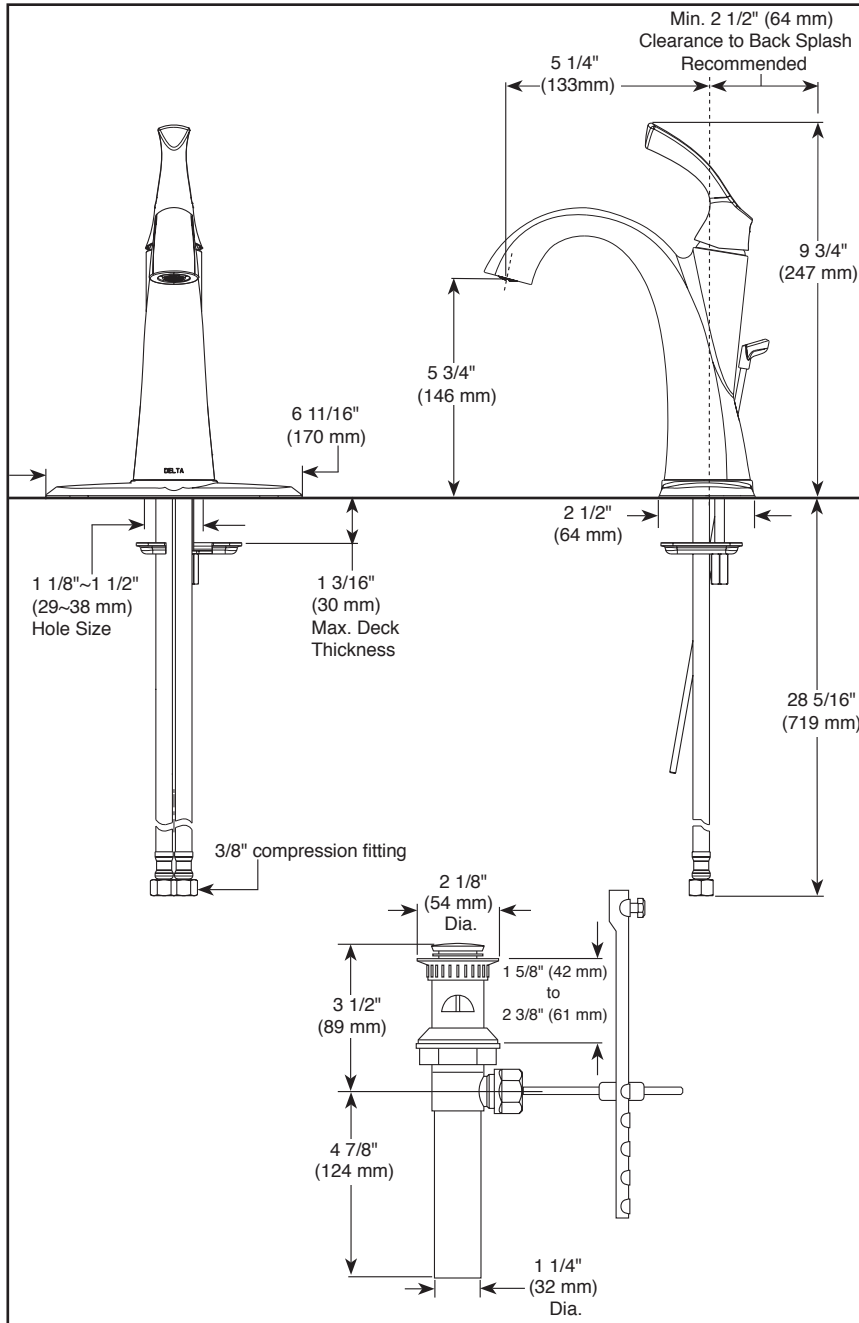

see what Delta can do™

BATHROOM FAUCET

- Portwood™ Collection
- Single Handle Deck Mount

Submitted Model No.: _____

Specific Features: _____

STANDARD SPECIFICATIONS:

- Maximum flow rate 1.2 gpm @ 60 psi, 4.5 L/min @ 414 kPa.
- Solid brass cast body.
- One or three hole mount (escutcheon optional, included).
- Polymer braided flexible supply hose with 3/8" compression fitting - 28 5/16" (719 mm) long.
- Control mechanism is replaceable cartridge with ceramic plates.
- Models have drain with pop-up type fitting with plated flange and stopper.
- Models have worry-free drain catch provides an extra step of protection by preventing valuables from entering the drain.

COMPLIES WITH:

- ASME A112.18.1 / CSA B125.1
- ASME A112.18.2 / CSA B125.2
-  Indicates compliance to ICC / ANSI A117.1
- EPA WaterSense®

▲ Designate proper finish suffix

Delta reserves the right (1) to make changes in specifications and materials, and (2) to change or discontinue models, both without notice or obligation. Dimensions are for reference only. See current full-line price book or www.deltafaucet.com for finish options and product availability.

DSP-L-15770LF Rev. A

Delta Faucet Company

55 E. 111th Street, Indianapolis, Indiana 46280
 350 South Edgeware Road, St. Thomas, Ontario Canada N5P 4L1
 © 2018 Delta Faucet Company