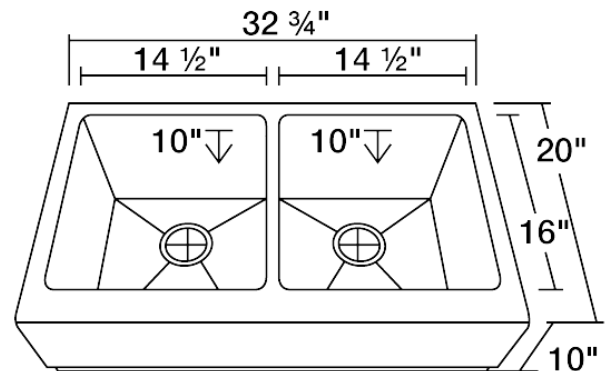

P604

Double Equal Bowl Apron Sink

Ever-popular, apron style sinks are now available in stainless steel. The P604 is the identical overall size of the p504 and p704 models, but has been divided into two equal-sized bowls. Manufactured from high-quality, 16-gauge, 304 steel - 25% thicker than standard 18-gauge, means this sink is durable. Most models are made of one-piece construction which ensures the sturdiest kitchen sink you can find. Additionally, the P604 is guaranteed not to rust or stain, is fully insulated, has a sound dampening pad and its brushed finish tends to hide minor scratches. It comes with our limited lifetime warranty.

Tech Specs

- Farmhouse-Style/Apron Sink Installation
- 16-Gauge Steel
- Certified High-Quality 304 Stainless Steel
- Brushed Satin Finish
- Offset Drain
- Thick Sound Dampener Rubber Pad
- Fully Insulated
- Lifetime Warranty

Dimensions

Accessories Available