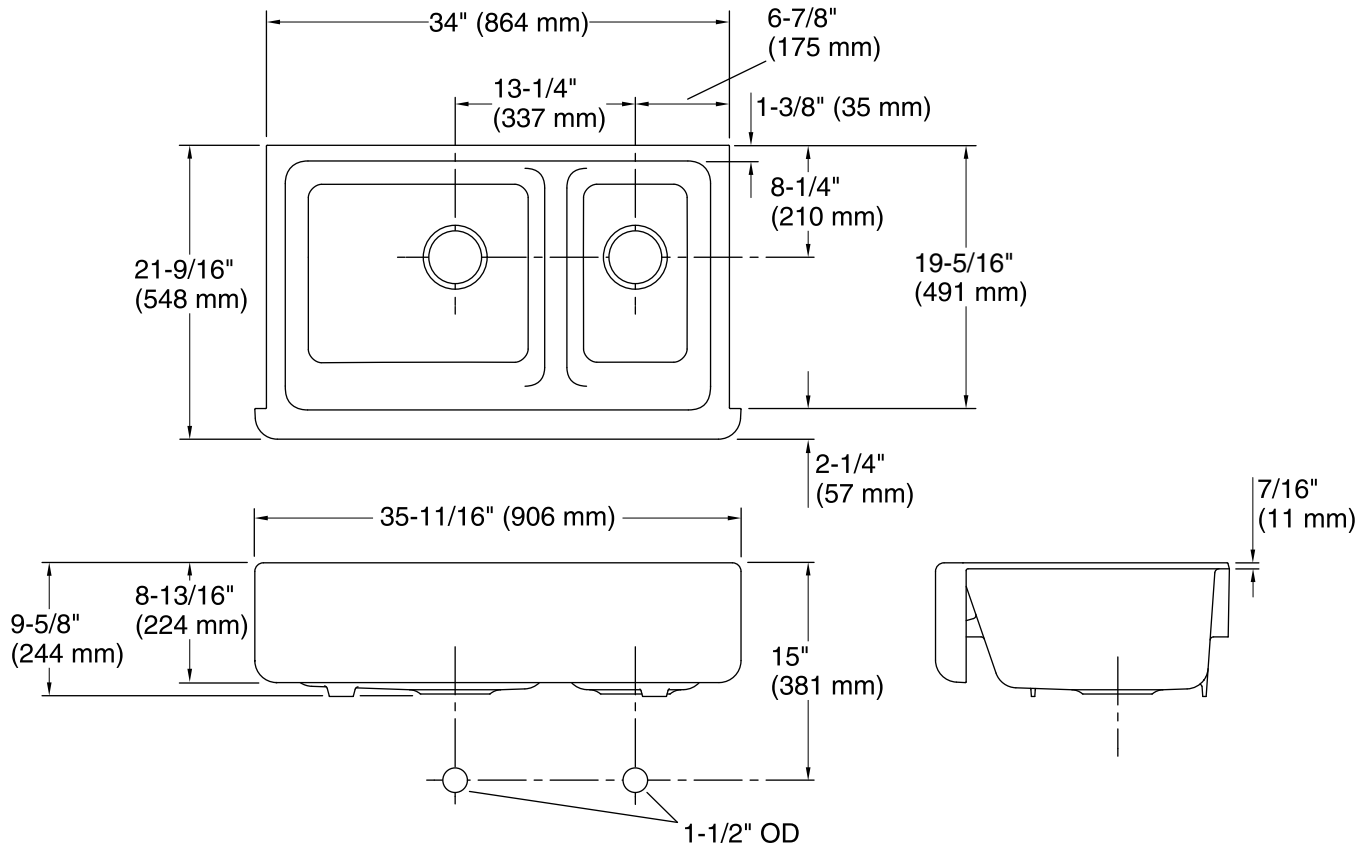

**Whitehaven®**  
Self-Trimming® Under-Mount Apron Front Sink  
**K-6427**

**Features**

- Double (medium/large) bowl.
- Smart Divide® lowered divider.
- With 8-13/16" (224 mm) Self-Trimming integral apron.
- Fits a 36" apron sink base cabinet.
- 35-11/16" (906 mm) x 21-9/16" (548 mm)
- Acid-resistant enamel finish.

### Technical Information

All product dimensions are nominal.

Bowl configuration:	Large/medium
Installation:	Under-mount
Min. base cabinet width:	36" (914 mm)
Bowl area (Left)	Length: 18-13/16" (478 mm) Width: 18-1/16" (459 mm) Bowl depth: 9" (229 mm) Water depth: 9" (229 mm)
Bowl area (Right)	Length: 10-5/16" (262 mm) Width: 18-1/16" (459 mm) Bowl depth: 9" (229 mm) Water depth: 9" (229 mm)
Drain hole:	3-5/8" (92 mm)

**IMPORTANT!** The distance from the top edge of the cabinet to the top of the cabinet door must be at least 9" (229 mm) to install this sink.