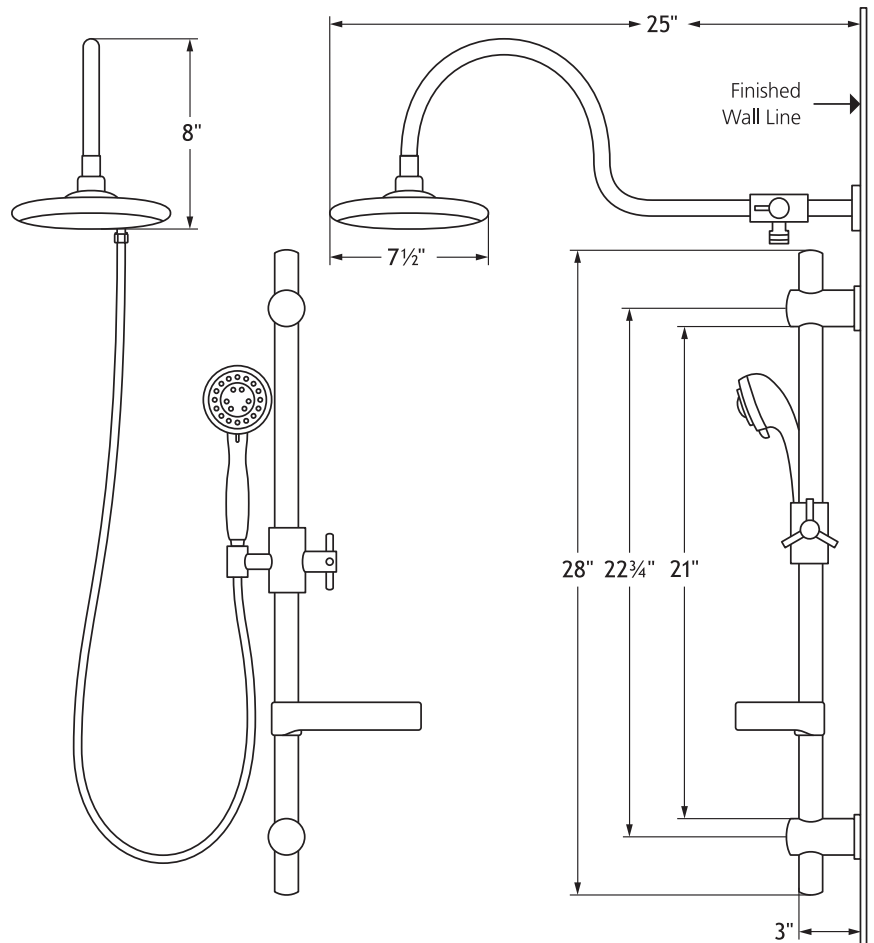

PULSE

SHOWER SPAS

Start your day in a whole new way!

Aqua Rain ShowerSpa

MODEL #1019

GENERAL DESCRIPTION

The Aqua Rain Shower System from PULSE ShowerSpas replaces your existing showerhead with an oversized rain showerhead, adjustable slide bar with soap dish and multi-function hand shower. The integrated dual-function diverter allows you to use each function independently or in tandem.

Typical install is less than 1 hour—even for the do it yourselfer. It simply connects to the water supply at your existing showerhead location and uses your existing hot/cold shower valve.

PRODUCT FEATURES

- Surface mounted and completely pre-plumbed, easily retrofit your existing shower without a remodel
- All brass construction in chrome or brushed-nickel finish
- 8" Rain showerhead with soft tips to clear mineral buildup for long lasting performance
- Five-function hand shower with 59" (1.5m) double-interlocking stainless steel hose
- Rub tips clean with Spray Straight™ technology
- Slide bar adjusts height of hand shower and soap dish
- Brass diverter easily switches functions—place between functions for further enjoyment
- Simply replaces your existing showerhead/shower arm

SPECIFICATIONS

- Backflow protection in the hand shower hose
- ½" NPT Brass nipple connector
- 2.5 GPM/9.5 LPM Shower System

WARRANTY

- Manufacturer's three year limited warranty

INVIGORATE...

DECORATE...

REJUVENATE...

Create harmony and balance via hydrotherapy!
Add style, convenience & function to your shower!
There's no better way to start your day!