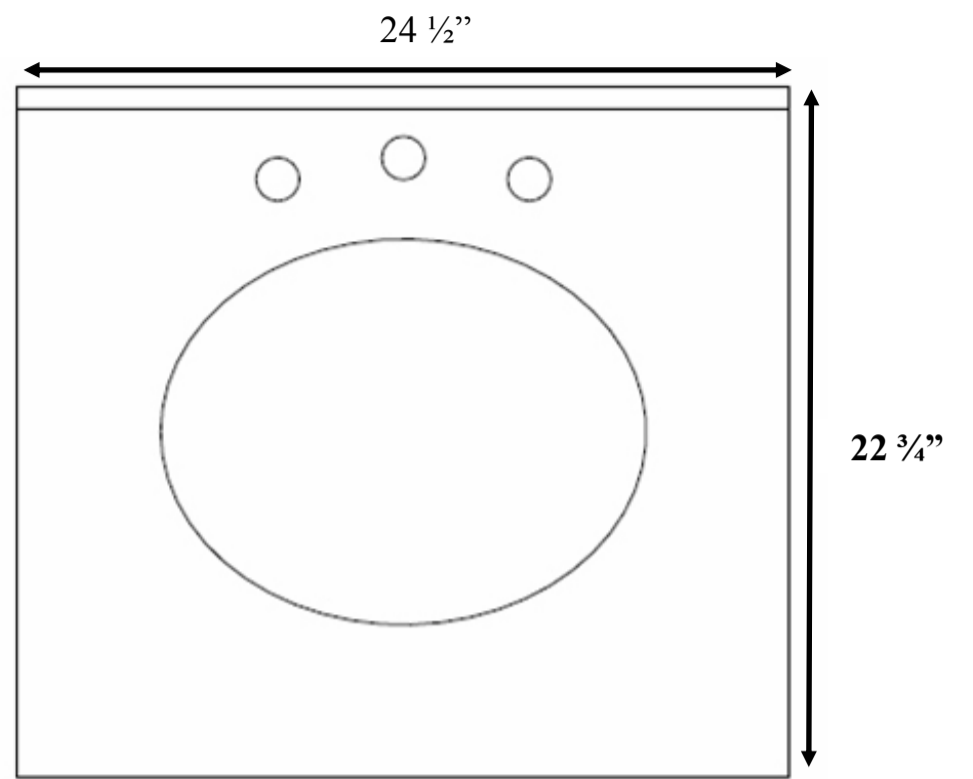

NEW

Cleo Vanity

24 1/2" L x 22 3/4" W x 34" H

- Available in White or Gray
- Includes a JSG *Oceana* 11" Undermount
- Includes sealed granite top with matching 4" backsplash with pre-drilled holes for 8" faucet spread.
- Perfect to accommodate a small bathroom

Cleo Vanity Specifications

Top View

Front View