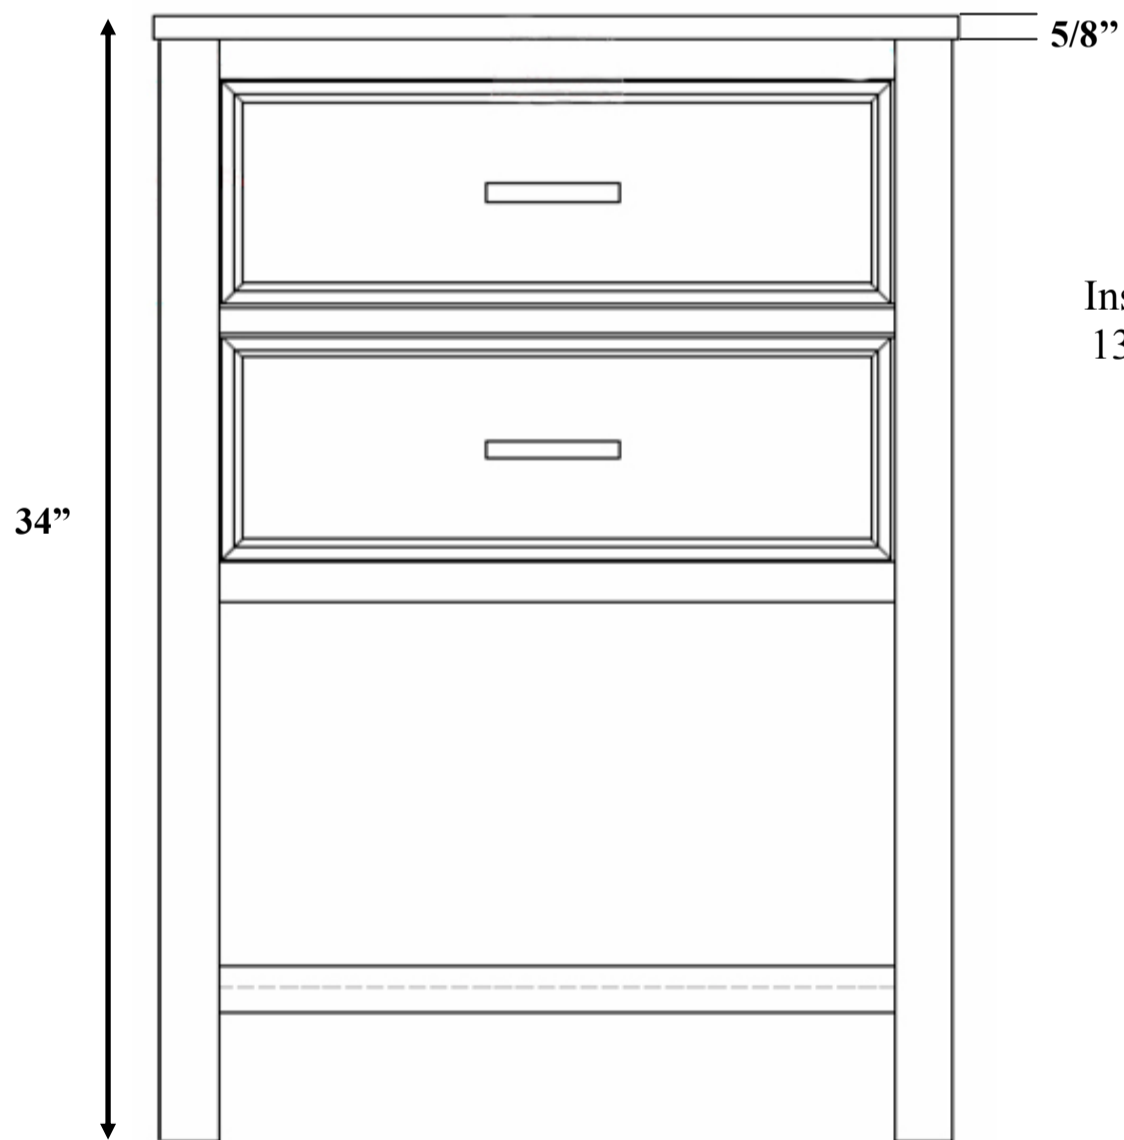

NEW

Cleo Vanity

24 1/2" L x 22 3/4" W x 34" H

- Available in White or Gray
- Includes a JSG *Oceana* 11" Undermount
- Includes sealed granite top with matching 4" backsplash with pre-drilled holes for 8" faucet spread.
- Perfect to accommodate a small bathroom

Cleo Vanity Specifications

Top View

Front View