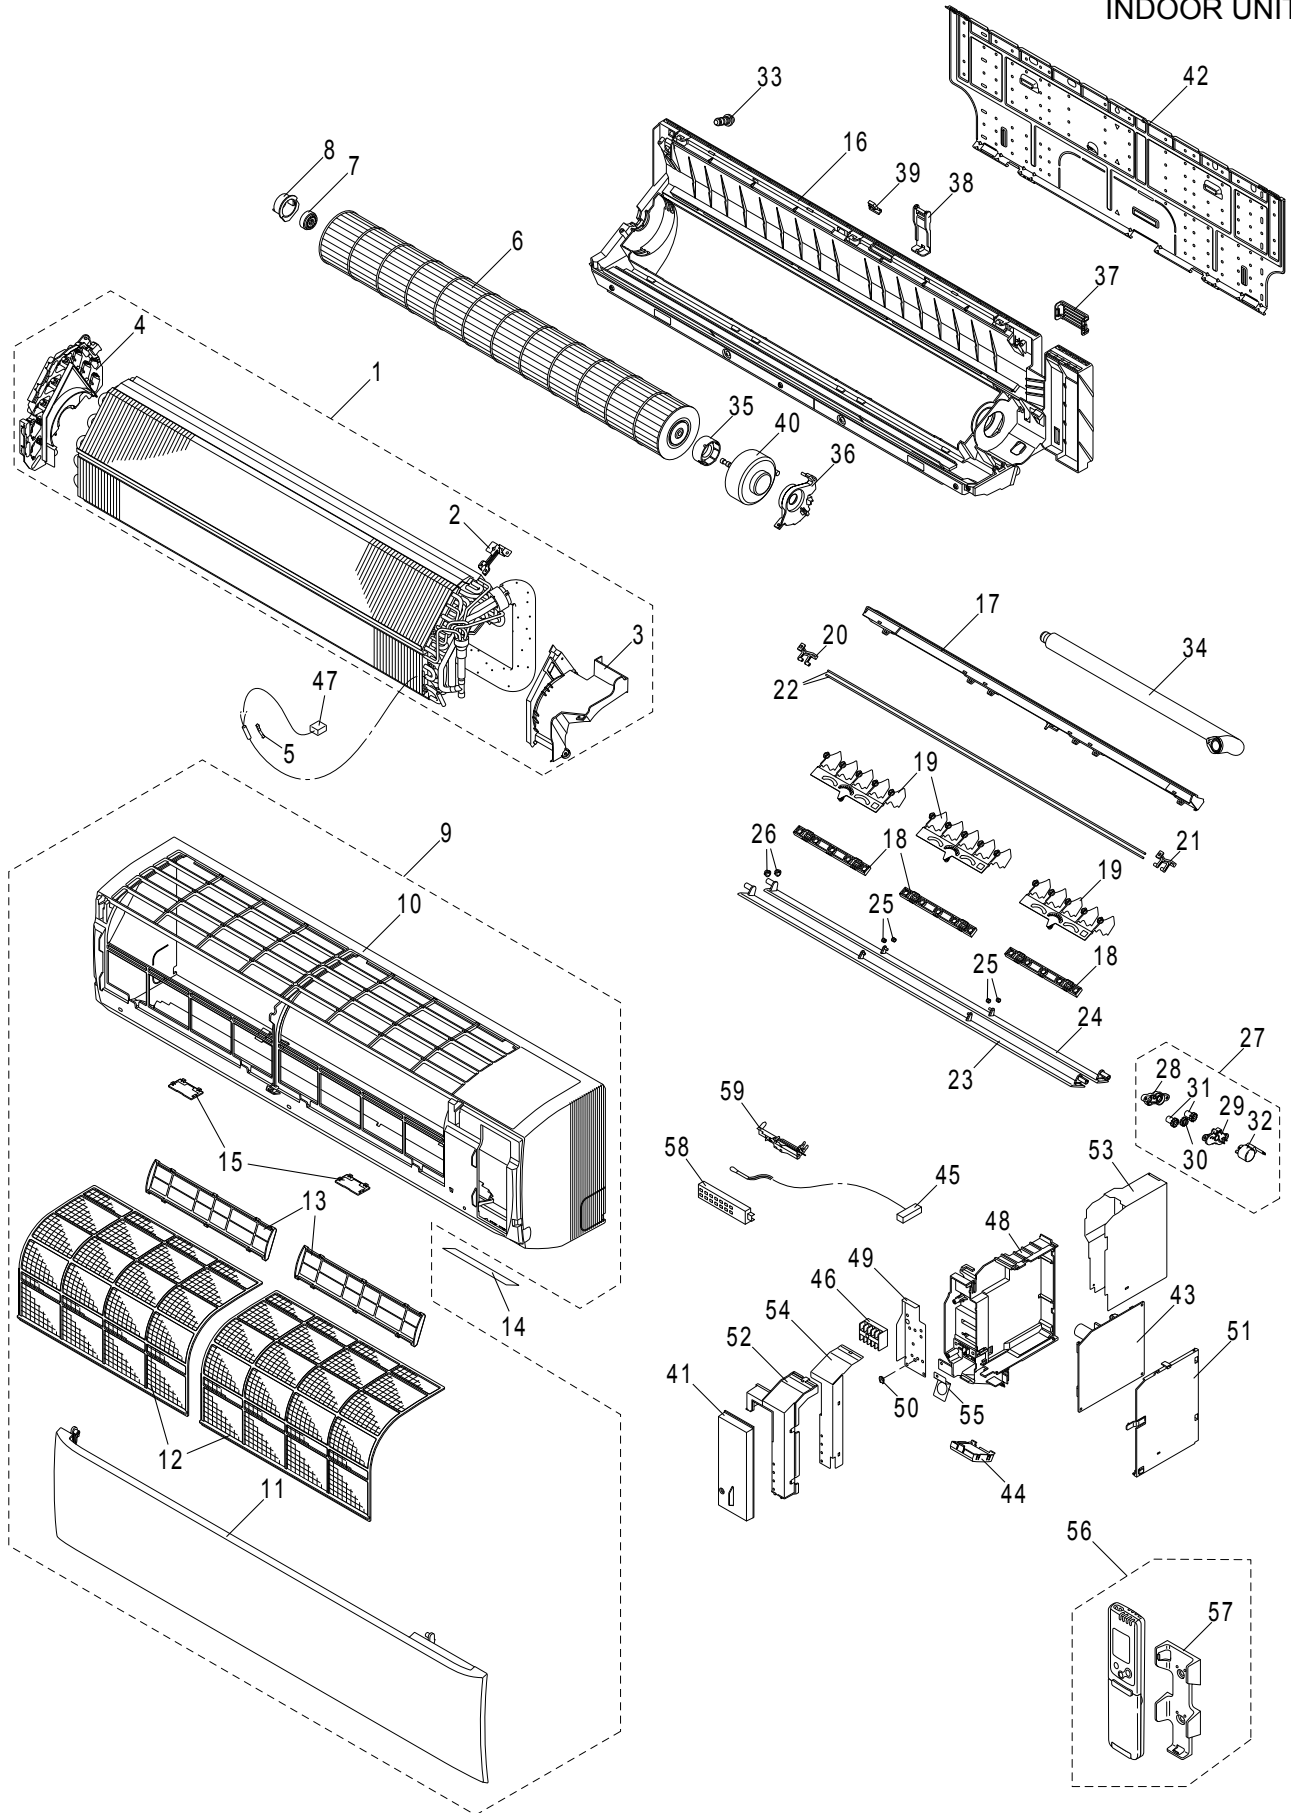

CS-KE30NKU
INDOOR UNIT

ATTENTION!

To ensure correct parts supply, please let us know the following,

Part No. when you make service parts order:

1.Part No. 2.Description 3.Q'ty 4.Volts-Hz-Ph 5.Product Mode No.

CS-KE30NKU
INDOOR UNIT

KeyNo.	Part No.	Description	Model Number	Q'ty	Reference No.	
1	CV6233135366	Evaporator Ass'y		1	8520412028100	
2	CV6233135359	Mounting Plate		1	8522238529601	
3	CV6233135342	Mounting Plate Ass'y		1	8520221720200	
4	CV6233135335	Mounting, Tube		1	8522236232411	
5	CV6231485876	Mounting Thermostat		1	8522530322401	
*	6	CV6233135328	Cross-Flow Fan Ass'y	1	8520250930600	
*	7	CV6231718318	Bearing Housing Ass'y	1	8520251013200	
8	CV6233135311	Cover Rubber		1	8522251421911	
9	CV6233200545	Grille Ass'y		1	8520150194400	
10	CV6233135434	Grille		1	8522150155711	
11	CV6233166674	Ornamental Plate		1	8522151642312	
12	CV6233190570	Air Filter Ass'y		2	8520230739401	
13	CV6233135403	Mounting Filter		2	8522230639211	
14	CV6233190563	Indicator Plate		1	8522130825306	
15	CV6233135380	Cover		2	8522251534911	
16	CV6233135373	Frame Ass'y		1	8520220150300	
17	CV6233135526	Guide Air Defl		1	8522236020211	
18	CV6233135519	Mounting Blade		3	8522247821611	
19	CV6233135502	Blade		3	8522151937511	
20	CV6233135496	Mounting		1	8522151479011	
21	CV6233135489	Mounting		1	8522151479111	
22	CV6233135472	Wire	SWP-A	2	8522131543401	
23	CV6233135465	Flap		1	8522152332311	
24	CV6233135458	Flap		1	8522152332411	
25	CV6231299640	Mounting		4	8522151444001	
26	CV6231918879	Mounting		2	8522151452002	
27	CV6233135588	Gear Ass'y		1	8520223116700	
28	CV6233135571	Mounting		1	8522151478411	
29	CV6233135564	Cover		1	8522251534711	
30	CV6233135557	Gear		1	8522133118901	
31	CV6233135540	Gear		2	8522133119001	
*	32	CV6233135533	Step Motor	24BYJ48-1256	1	1FA4M3A008200
33	CV6231718363	Cap, Drain Pan		1	8522234812401	
34	CV6233135656	Drain Hose Ass'y		1	8520130329900	
35	CV6233135649	Mounting Plate, Fan Motor		1	8522235435711	
36	CV6233135632	Mounting Plate, Fan Motor		1	8522235435811	
37	CV6233135625	Mounting, Tube		1	8522236232511	
38	CV6233135618	Mounting, Tube		1	8522236232611	
39	CV6233135601	Mounting		1	8522151478911	
*	40	CV6233166698	Fan Motor	SIC-41CVJ-D847-1	1	1FA4M5B010300

NOTE: Metal and plastic parts will be supplied basically with necessary heat insulation pads or packing. Each key number with an asterisk (*) means the recommended service parts.