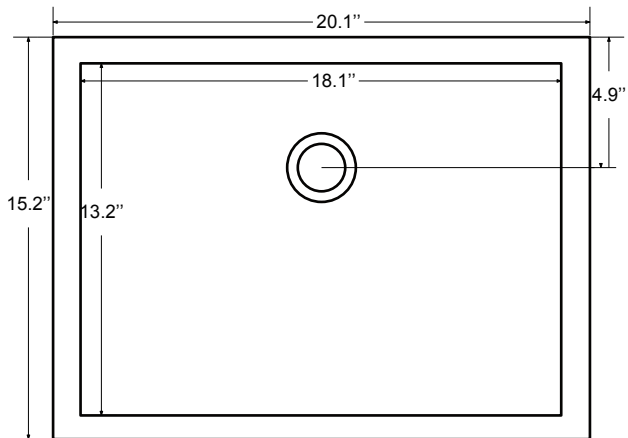

Dimensions

Front

Back

Side

Top

Features:

- Solid Wood & Hardwood Construction
- 3 Soft-close Drawers
- 2 Soft-close Door
- Brushed nickel hardware
- Adjustable leg levelers
- cUPC Undermount Basin

Dimensions:

- 48"×22"×34-1/2" (With Top)
- 47"×21"×33-1/2" (Vanity Only)

Vanity Finish:

White (W)

Countertop:

Black Granite (BK)

Certification:

CARB P2

Countertop & Sink

Dimensions:  
 Countertop: 48"×22"×1"  
 Rectangle undermount basin: 20.1"×15.2"×7.5"