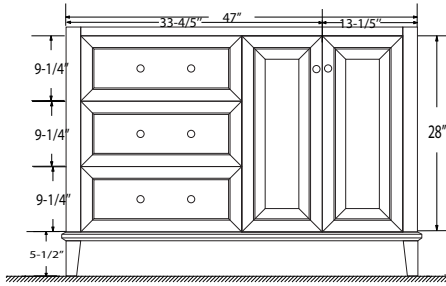

Dimensions

Front

Back

Side

Top

Features:

- Solid Wood & Hardwood Construction
- 3 Soft-close Drawers
- 2 Soft-close Door
- Brushed nickel hardware
- Adjustable leg levelers
- cUPC Undermount Basin

Dimensions:

- 48"×22"×34-1/2" (With Top)
- 47"×21"×33-1/2" (Vanity Only)

Vanity Finish:

White (W)

Countertop:

Black Granite (BK)

Certification:

CARB P2

Countertop & Sink

Dimensions:  
 Countertop: 48"×22"×1"  
 Rectangle undermount basin: 20.1"×15.2"×7.5"