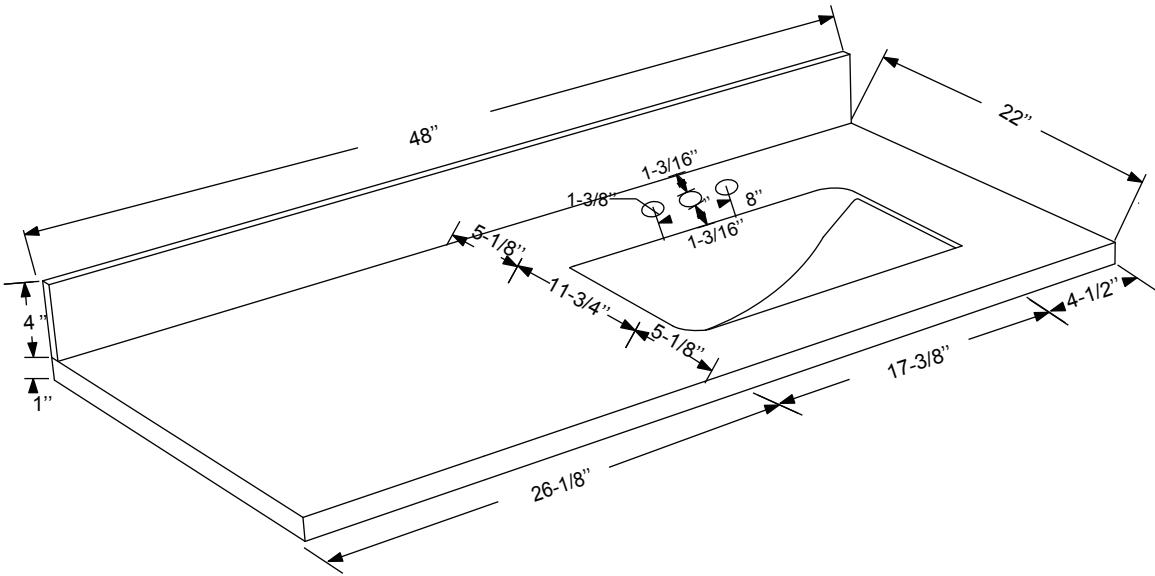

Dimensions

Front

Back

Side

Top

Features:

- Solid Wood & Hardwood Construction
- 3 Soft-close Drawers
- 2 Soft-close Door
- Brushed nickel hardware
- Adjustable leg levelers
- cUPC Undermount Basin

Dimensions:

- 48"×22"×34-1/2" (With Top)
- 47"×21"×33-1/2" (Vanity Only)

Vanity Finish:

White (W)

Countertop:

Black Granite (BK)

Certification:

CARB P2

Countertop & Sink

Dimensions:  
 Countertop: 48"×22"×1"  
 Rectangle undermount basin: 20.1"×15.2"×7.5"