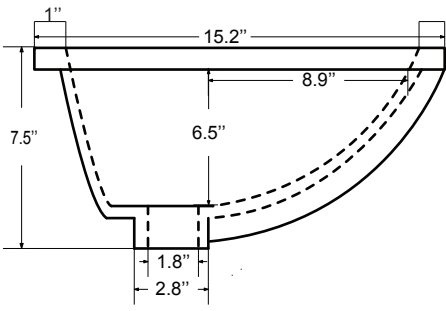

Dimensions

Front

Back

Side

Top

Features:

- Solid Wood & Hardwood Construction
- 3 Soft-close Drawers
- 2 Soft-close Door
- Brushed nickel hardware
- Adjustable leg levelers
- cUPC Undermount Basin

Dimensions:

- 48"×22"×34-1/2" (With Top)
- 47"×21"×33-1/2" (Vanity Only)

Vanity Finish:

White (W)

Countertop:

Black Granite (BK)

Certification:

CARB P2

Countertop & Sink

Dimensions:  
 Countertop: 48"×22"×1"  
 Rectangle undermount basin: 20.1"×15.2"×7.5"