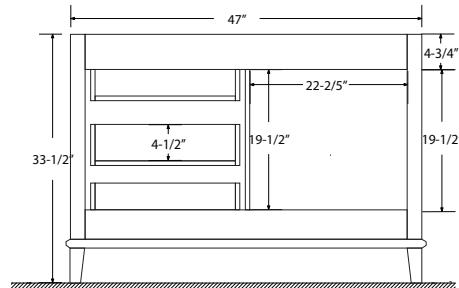

Dimensions

Front

Back

Side

Top

Features:

- Solid Wood & Hardwood Construction
- 3 Soft-close Drawers
- 2 Soft-close Door
- Brushed nickel hardware
- Adjustable leg levelers
- cUPC Undermount Basin

Dimensions:

- 48"×22"×34-1/2" (With Top)
- 47"×21"×33-1/2" (Vanity Only)

Vanity Finish:

White (W)

Countertop:

Black Granite (BK)

Certification:

CARB P2

Countertop & Sink

Dimensions:  
 Countertop: 48"×22"×1"  
 Rectangle undermount basin: 20.1"×15.2"×7.5"