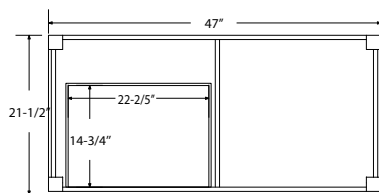

Dimensions

Front

Back

Side

Top

Features:

- Solid Wood & Hardwood Construction
- 3 Soft-close Drawers
- 2 Soft-close Door
- Brushed nickel hardware
- Adjustable leg levelers
- cUPC Undermount Basin

Dimensions:

- 48"×22"×34-1/2" (With Top)
- 47"×21"×33-1/2" (Vanity Only)

Vanity Finish:

White (W)

Countertop:

Black Granite (BK)

Certification:

CARB P2

Countertop & Sink

Dimensions:  
 Countertop: 48"×22"×1"  
 Rectangle undermount basin: 20.1"×15.2"×7.5"