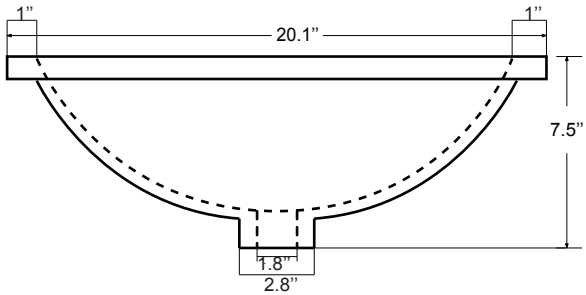

Dimensions

Front

Back

Side

Top

Features:

- Solid Wood & Hardwood Construction
- 3 Soft-close Drawers
- 2 Soft-close Door
- Brushed nickel hardware
- Adjustable leg levelers
- cUPC Undermount Basin

Dimensions:

- 48"×22"×34-1/2" (With Top)
- 47"×21"×33-1/2" (Vanity Only)

Vanity Finish:

White (W)

Countertop:

Black Granite (BK)

Certification:

CARB P2

Countertop & Sink

Dimensions:  
 Countertop: 48"×22"×1"  
 Rectangle undermount basin: 20.1"×15.2"×7.5"