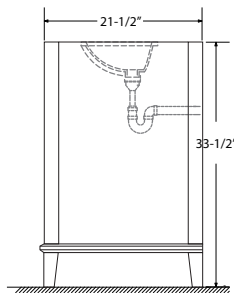

Dimensions

Front

Back

Side

Top

Features:

- Solid Wood & Hardwood Construction
- 3 Soft-close Drawers
- 2 Soft-close Door
- Brushed nickel hardware
- Adjustable leg levelers
- cUPC Undermount Basin

Dimensions:

- 48"×22"×34-1/2" (With Top)
- 47"×21"×33-1/2" (Vanity Only)

Vanity Finish:

White (W)

Countertop:

Black Granite (BK)

Certification:

CARB P2

Countertop & Sink

Dimensions:  
 Countertop: 48"×22"×1"  
 Rectangle undermount basin: 20.1"×15.2"×7.5"