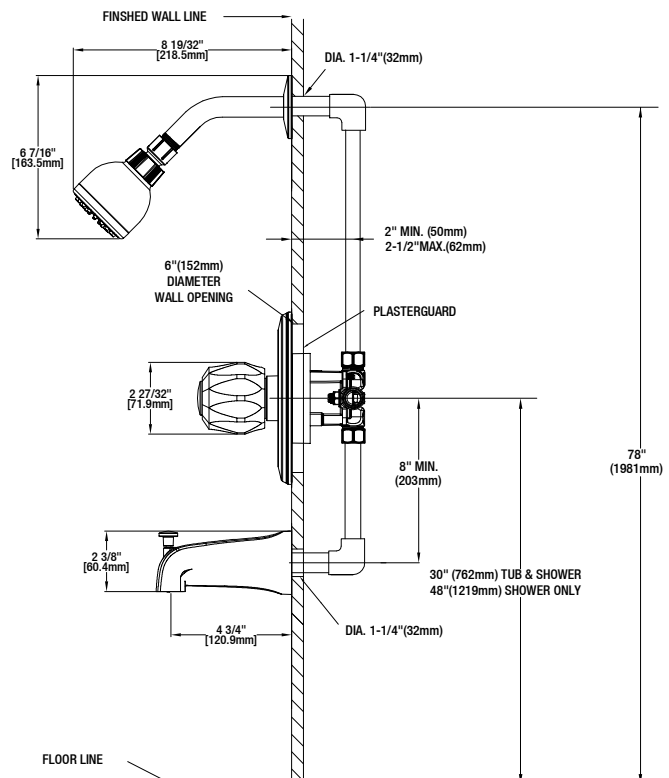

Aragon WaterSense 1-Handle Tub and Shower Faucet

MODEL	STORE SKU #	FINISH
874X-0001	108191	Chrome

FEATURES

- Single-Handle Tub and Shower Faucet
- Pressure Balance Valve with Integrated Stops
- Ceramic Valve Cartridge
- Adjustable Temperature Limit Stop to Control Maximum Hot Water Temperature
- 120° Maximum Handle Rotation
- ABS Single Function Showerhead
- Shower Face Size: Ø70 mm
- With Plug Applicable For Shower Only Installation
- 1/2" IPS Connections
- Showerhead Max.Flow Rate: 1.8 Gallons Per Minute at 80 PSI
- Tub Spout Min. Flow Rate: 2.4 Gallons Per Minute at 20 PSI

CODE COMPLIANCE

- IAPMO Certified: ASME A112.18.1/CSA B125.1
- Calgreen Certified
- EPA WaterSense Certified

WARRANTY

- Limited Lifetime Warranty

INSTALLATION DIMENSIONS

Glacier Bay reserves the right to make changes in specifications and materials and to change and discontinue models, both without notice or obligation. Dimensions are for reference only.