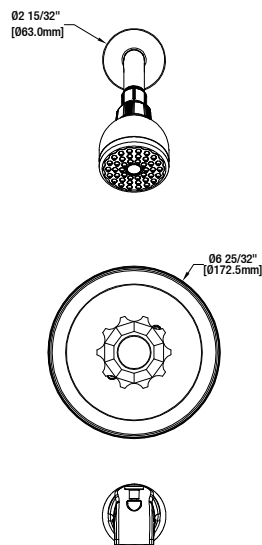

Aragon WaterSense 1-Handle Tub and Shower Faucet

MODEL	STORE SKU #	FINISH
874X-0001	108191	Chrome

FEATURES

- Single-Handle Tub and Shower Faucet
- Pressure Balance Valve with Integrated Stops
- Ceramic Valve Cartridge
- Adjustable Temperature Limit Stop to Control Maximum Hot Water Temperature
- 120° Maximum Handle Rotation
- ABS Single Function Showerhead
- Shower Face Size: Ø70 mm
- With Plug Applicable For Shower Only Installation
- 1/2" IPS Connections
- Showerhead Max.Flow Rate: 1.8 Gallons Per Minute at 80 PSI
- Tub Spout Min. Flow Rate: 2.4 Gallons Per Minute at 20 PSI

CODE COMPLIANCE

- IAPMO Certified: ASME A112.18.1/CSA B125.1
- Calgreen Certified
- EPA WaterSense Certified

WARRANTY

- Limited Lifetime Warranty

INSTALLATION DIMENSIONS

Glacier Bay reserves the right to make changes in specifications and materials and to change and discontinue models, both without notice or obligation. Dimensions are for reference only.