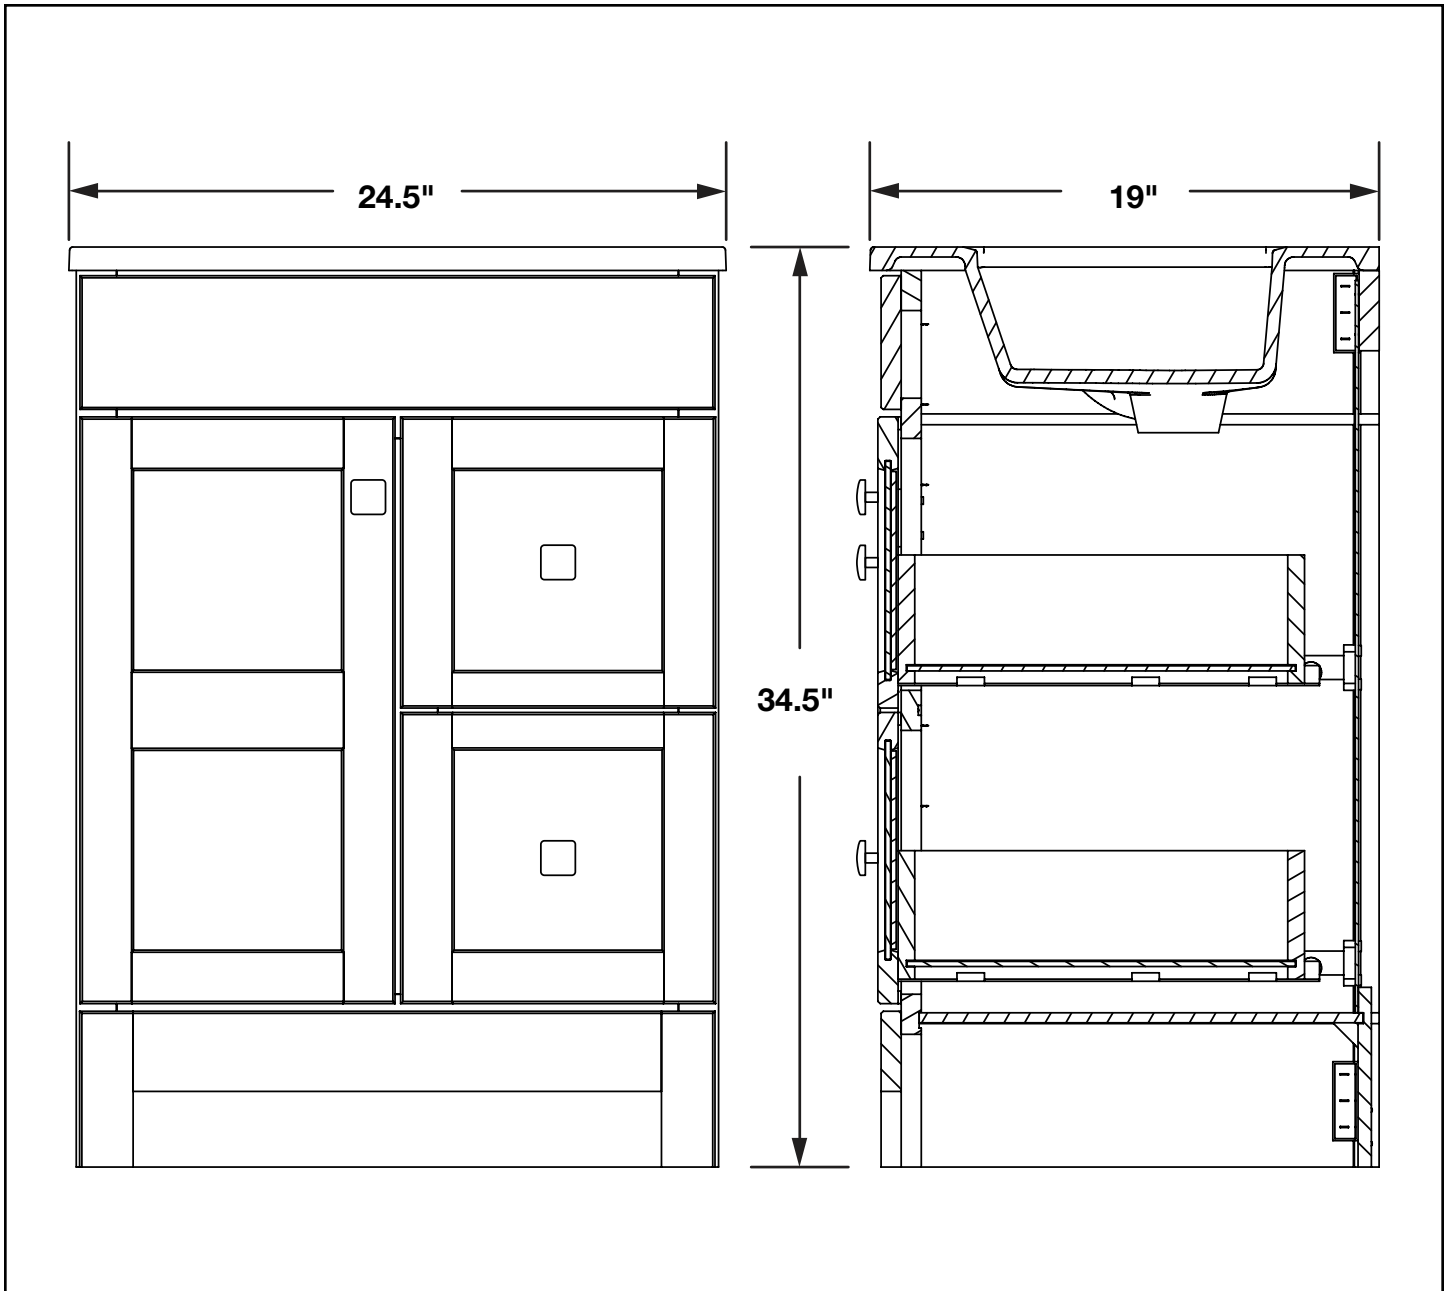

GLACIER BAY®

ARTISAN SERIES - CHESTNUT

24" Vanity Cabinet with Top PPARTCHT24D/PPARTCHT24DY

The information contained in this drawing is the sole property of RSI Home Products.
Any reproduction in part or as a whole without the written permission of RSI Home Products is prohibited.