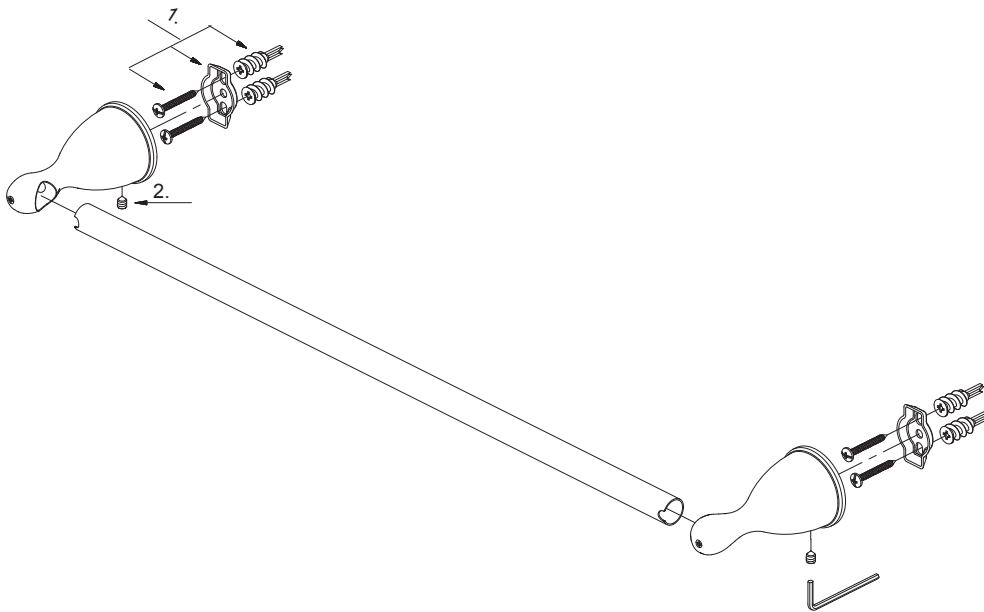

Glacier Bay Builders 24" Towel Bar

MODEL	STORE SKU#	OMSID	FINISH
BTF01200BN	350432		Brushed Nickel

Many replacement parts can be purchased online or at your local store. Please use the table below to identify the part SKU number needed, go to HOMEDEPOT.COM, and check for online and store availability. If you can't find the part you are looking for, please call 1-855-HD-GLACIER.

Part	Description	Part #	Internet SKU #	Store SKU #
1	Holding Hardware	A290554		
2	Screw (M5 x 6.5 mm L)	A292608		