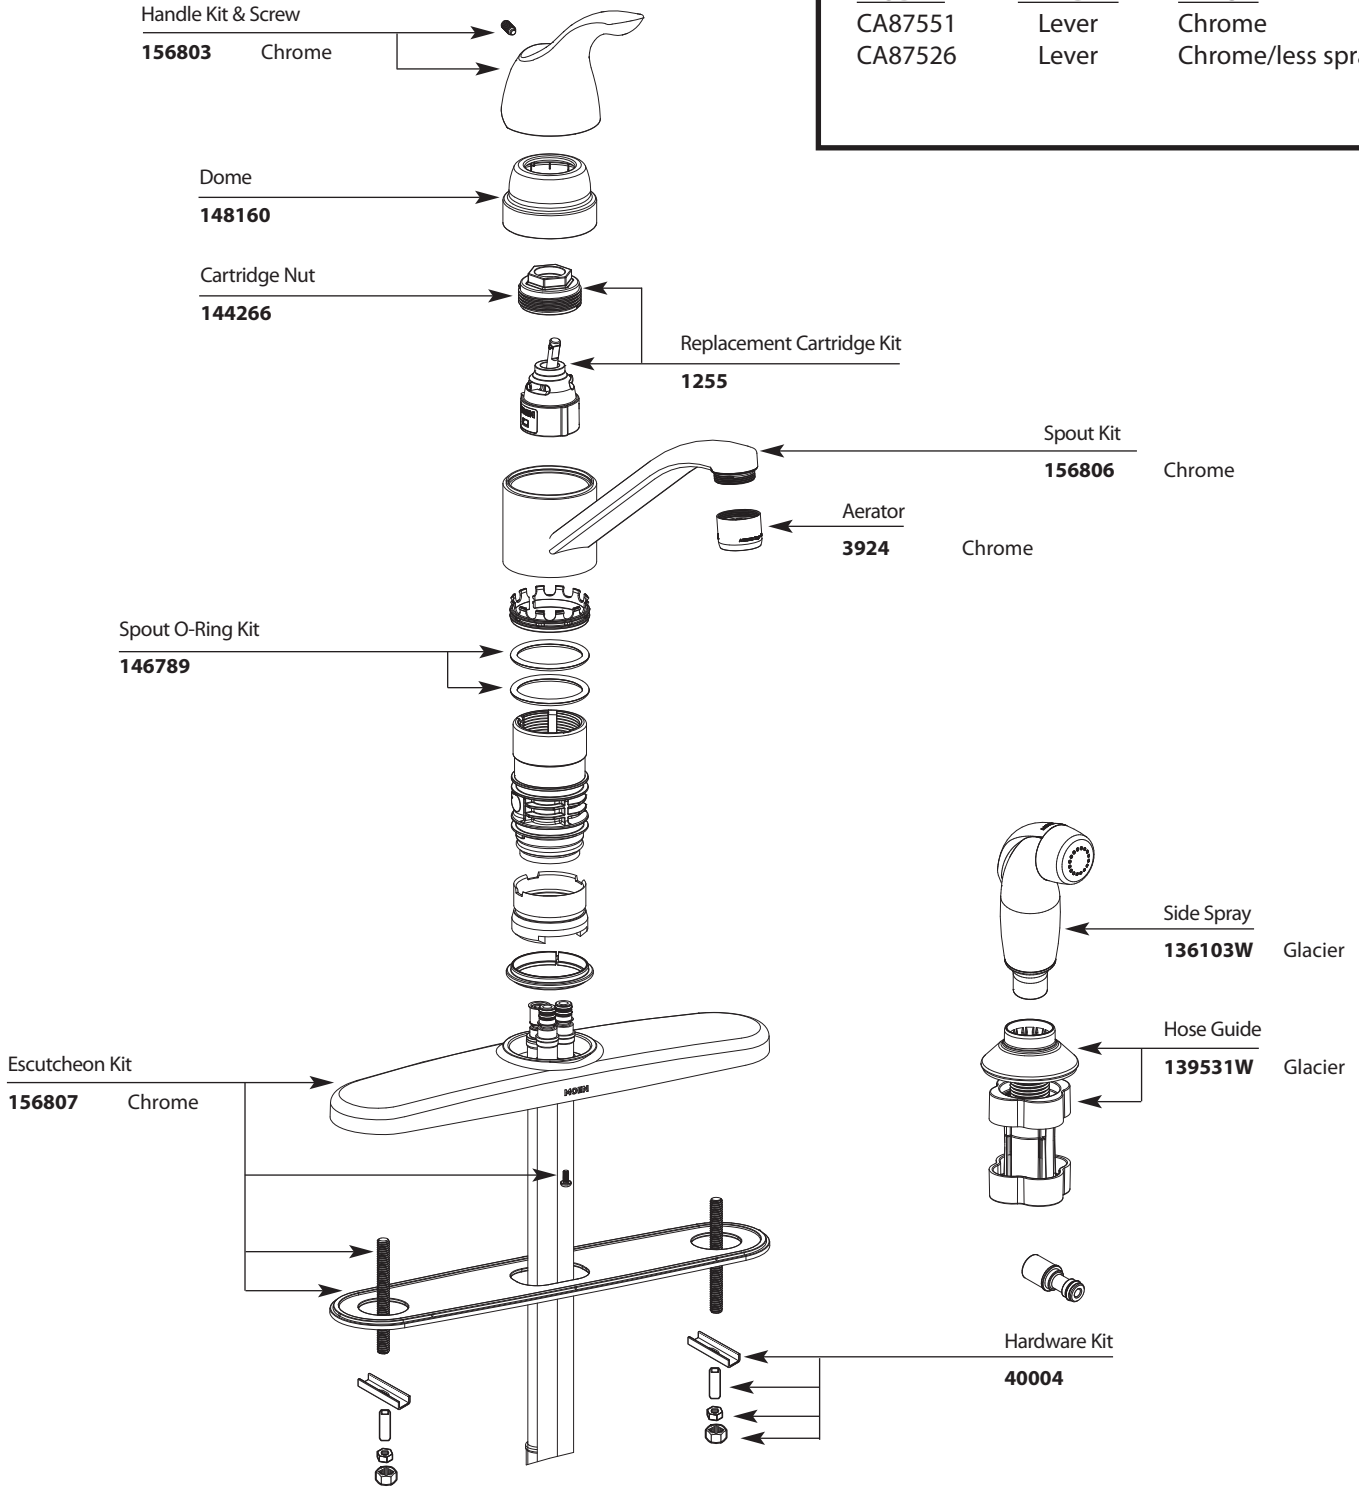

Buy it for looks. Buy it for life.®

Illustrated Parts

*There is more than 1 version of this model.
Page down to identify the version you have.*

■ **Order by Part Number**

TOUCH CONTROL®		
Single Handle Lever Kitchen Faucet w/Protégé Side Spray		
MODEL	HANDLE	FINISH
CA87551	Lever	Chrome
CA87526	Lever	Chrome/less spray

Buy it for looks. Buy it for life.®

Illustrated Parts

■ Order by Part Number

TOUCH CONTROL®
Single Handle Lever Kitchen Faucet
w/Protégé Side Spray

MODEL	HANDLE	FINISH
CA87551	Lever	Chrome
CA87526	Lever	Chrome/less spray