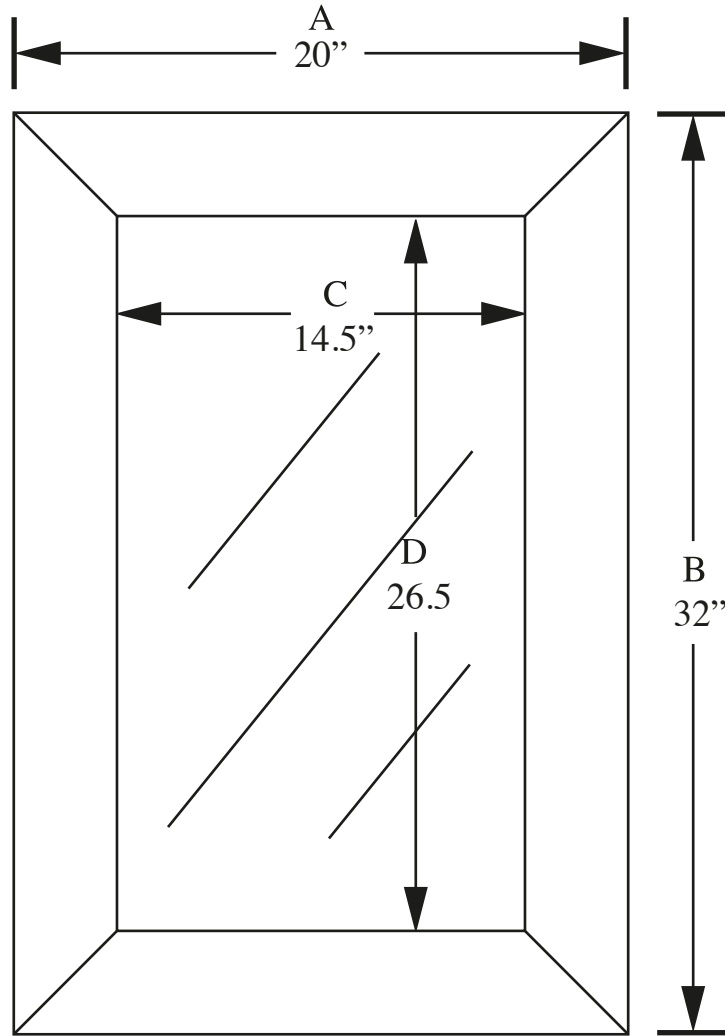

Metro Beaded Mirror

Model #	A	B	C	D
1204	20 " 51 cm	32 " 81 cm	14.5 " 37 cm	26.5 " 67 cm