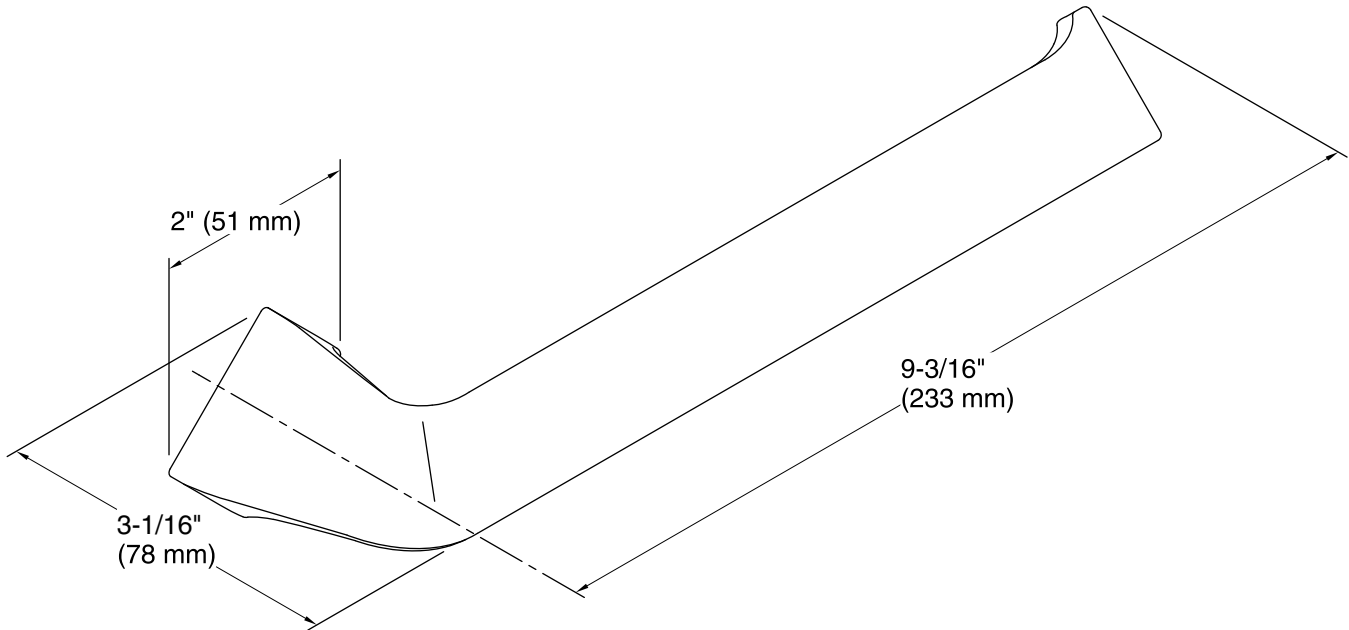

CP	Polished Chrome
----	-----------------

BN	Vibrant® Brushed Nickel
----	-------------------------

Technical Information

All product dimensions are nominal.

Notes

Install this product according to the installation instructions.