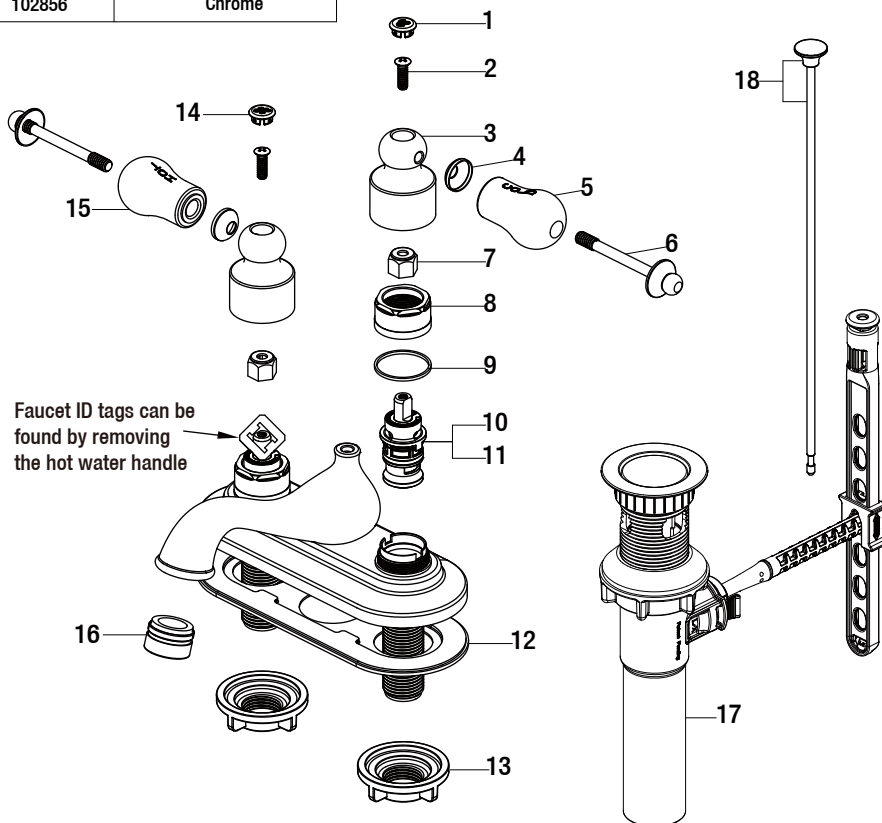

Replacement Parts List

Teapot 4 in. Centerset 2-Handle Low-Arc Bathroom
Faucet in Polished Chrome

| MODEL | SKU # | FINISH |
|-------------|--------|--------|
| 67092W-6A01 | 102856 | Chrome |

Many replacement parts can be purchased online or at your local store. Please use the table below to identify the part SKU number needed, go to HOMEDEPOT.COM, and check for online and store availability. If you can't find the part you are looking for, please call 1-855-HD-GLACIER.

| Part | Description | Part # | Internet SKU # | Store SKU # |
|------|-------------|-----------|---------------------------|-------------|
| 1 | Index (C) | RP1000201 | 202666333 | 271685 |
| 2 | Screw | RP50005 | | |
| 3 | Handle seat | RP1702701 | | |
| 4 | Retainer | RP1313601 | | |
| 5 | Handle (C) | RP13005 | 206131716 | |
| 6 | Cap & Bolt | RP1300601 | | |
| 7 | Inverter | RP64044 | 206671349 | |
| 8 | Bonnet nut | RP70193 | 206671342 | |
| 9 | Washer | RP64123 | | |

| Part | Description | Part # | Internet SKU # | Store SKU # |
|------|---------------------------------|-----------|---------------------------|-------------|
| 10 | Cartridge (H) | RP20067 | 301158139 | |
| 11 | Cartridge (C) | RP20068 | 301158129 | |
| 12 | Gasket | RP80182 | | |
| 13 | Mounting nut | RP56001 | 203193994 | 579276 |
| 14 | Index (H) | RP1000101 | 202666333 | 271685 |
| 15 | Handle (H) | RP13004 | 206131720 | |
| 16 | Aerator | RP3021001 | | |
| 17 | ClickInstall™ drain assembly | RP4022801 | | |
| 18 | Lift rod | RP4020401 | | |