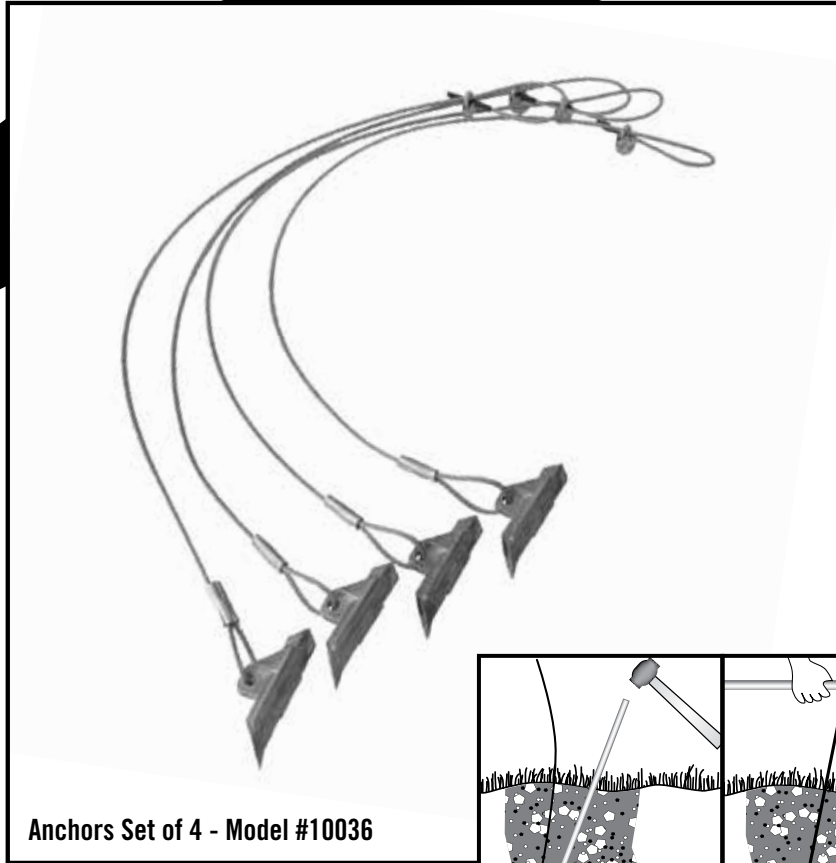

Shelter Accessories Series Easy Hook® Anchors

Anchors Set of 4 - Model #10036

Quick, secure anchoring in any soil condition.

Built for use on any of our fabric covered sheds, instant garages or storage shelters, the Easy Hook Anchoring System works well wherever you plan to install your shelter.

- Made of solid steel and aluminum with heavy-gauge wrapped wire, Easy Hook works in grass, rocky soil, gravel or asphalt.
- Full kit includes Easy Hook Anchors, drive rod and hardware tie-down.
- Manufacturer recommends (1) one Easy Hook anchor per leg or (2) per rib. Check your installation manual for more details on proper anchoring.

Great For: Larger single pipe shelters, garages, fencing, trees, and buildings in any soil condition.

We've Got You Covered.
North America's #1 Shelter Manufacturer.

Model #10036

Package Includes:

- 4 Easy Hook Anchors with Clamp-on wire tie-downs
- Drive Rod