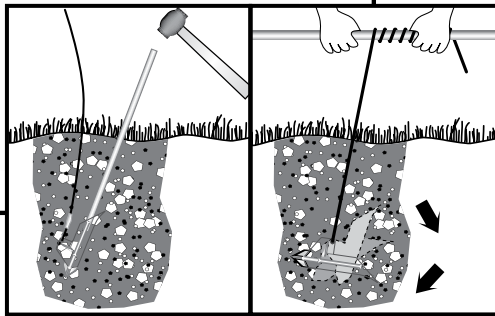

Shelter Accessories Series Easy Hook® Anchors

Anchors Set of 4 - Model #10036

Quick, secure anchoring in any soil condition.

Built for use on any of our fabric covered sheds, instant garages or storage shelters, the Easy Hook Anchoring System works well wherever you plan to install your shelter.

- Made of solid steel and aluminum with heavy-gauge wrapped wire, Easy Hook works in grass, rocky soil, gravel or asphalt.
- Full kit includes Easy Hook Anchors, drive rod and hardware tie-down.
- Manufacturer recommends (1) one Easy Hook anchor per leg or (2) per rib. Check your installation manual for more details on proper anchoring.

Great For: Larger single pipe shelters, garages, fencing, trees, and buildings in any soil condition.

We've Got You Covered.
North America's #1 Shelter Manufacturer.

Model #10036

Package Includes:

- 4 Easy Hook Anchors with Clamp-on wire tie-downs
- Drive Rod