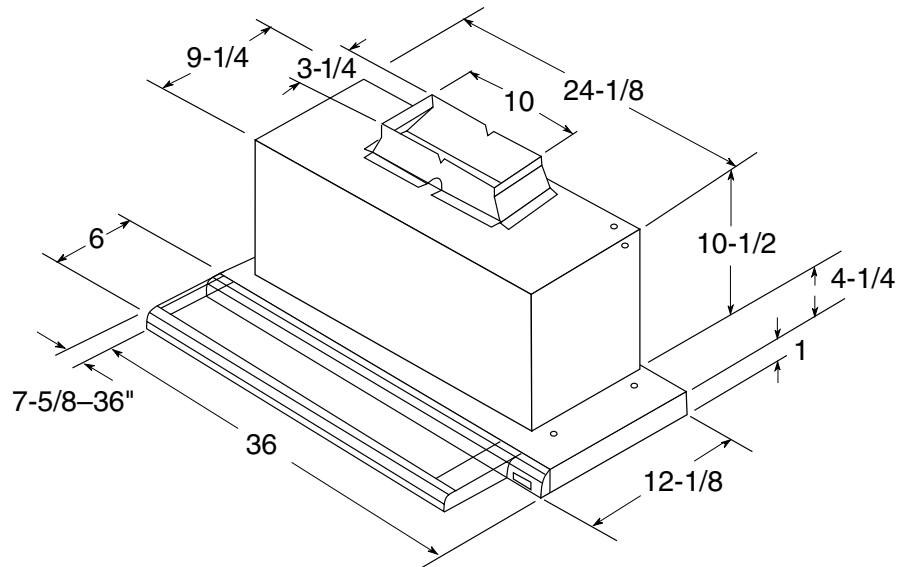

Profile™

JV960SC – GE Profile™ 36" Slide-Out Vent Hood

Installation Information and Dimensions (in inches)

Amp Rating	
120V	3.7

Note: Remove glass visor from unit before installing hood in cabinet to protect visor from damage.

Installation Information: Before installing, consult Use & Care/installation instructions [Pub. No. 49-8463] packed with product for current dimensional data.

Profile™

JV960SC – GE Profile™ 36" Slide-Out Vent Hood

Features and Benefits

- 36" Vented Hood With Cooktop Light
- See-Through Glass Visor Slides In and Out
- 300 CFM Performance
- Variable Speed Fan Control
- Auto Heat Sensor
- Compact Housing Leaves Ample Shelf Space Behind Cabinet Doors
- Vertical Exhaust With 3-1/4" x 10" Rectangular Duct
- Sones Rating: Top Exhaust – 4.5
- Model JV960SC – Brushed Aluminum