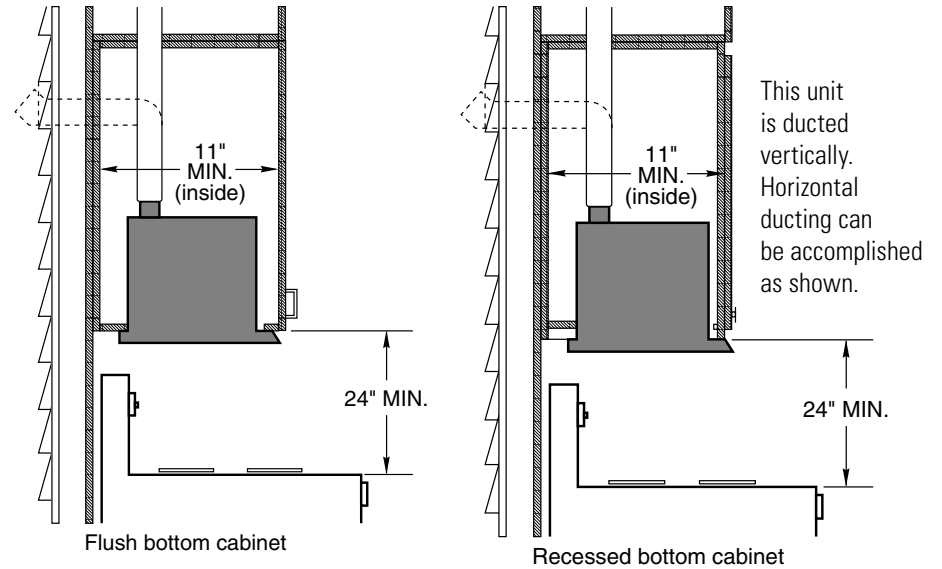

Profile™

JV960SC – GE Profile™ 36" Slide-Out Vent Hood

Installation Information and Dimensions (in inches)

Amp Rating	
120V	3.7

Note: Remove glass visor from unit before installing hood in cabinet to protect visor from damage.

Installation Information: Before installing, consult Use & Care/installation instructions [Pub. No. 49-8463] packed with product for current dimensional data.

Profile™

JV960SC – GE Profile™ 36" Slide-Out Vent Hood

Features and Benefits

- 36" Vented Hood With Cooktop Light
- See-Through Glass Visor Slides In and Out
- 300 CFM Performance
- Variable Speed Fan Control
- Auto Heat Sensor
- Compact Housing Leaves Ample Shelf Space Behind Cabinet Doors
- Vertical Exhaust With 3-1/4" x 10" Rectangular Duct
- Sones Rating: Top Exhaust – 4.5
- Model JV960SC – Brushed Aluminum