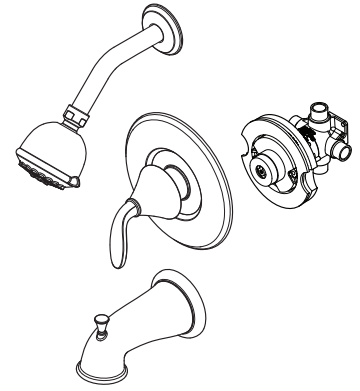

- 8P8-WS2-PDCC Finish(CC)
- 8P8-WS2-PDKK Finish(KK)
- 8P8-WS2-PDYY Finish(YY)

Specifications

Features

- 1.8 GPM Flow Rate (Showerhead)
- Easy To Clean Nozzles
- Includes OX8 Valve
- Multi-Function Shower Head (4 Functions)
- PVD Finish (KK Finish Only)
- Pforever Seal Ceramic Disc Valve
- Temperature Control Only
- Pforever Warranty®

Dimensions