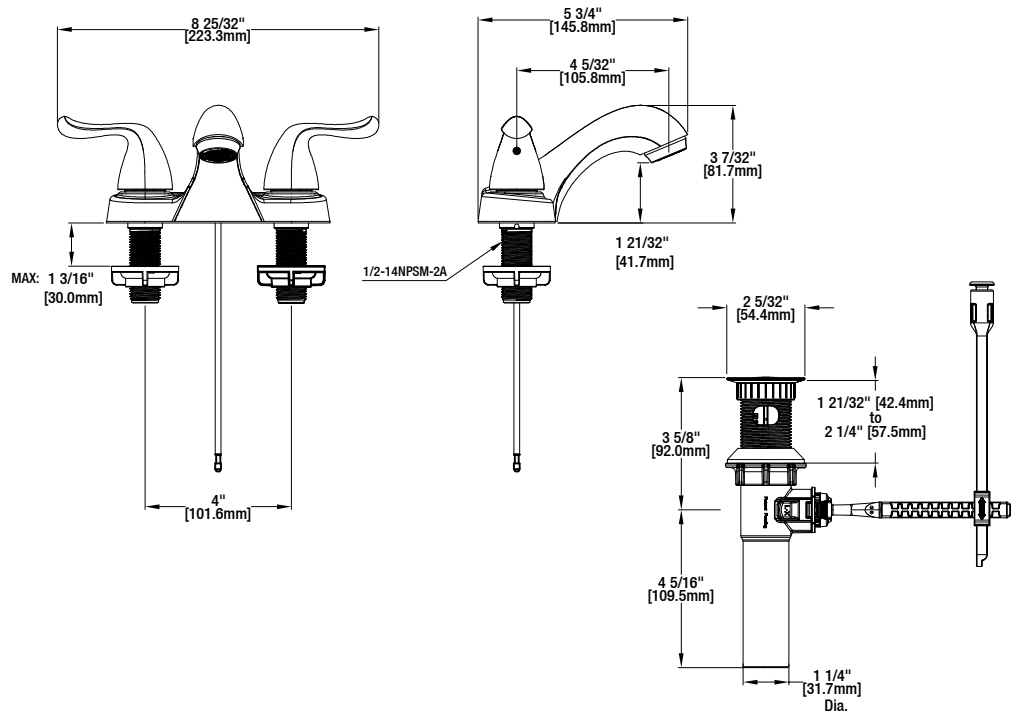

Constructor 4 in. Centerset 2-Handle Low-Arc Bathroom Faucet

FEATURES

- Requires 3-Hole Sink with 4" On-Center
- 1/2" IPS Connections
- Max Flow Rate: 1.2 gpm (4.5 L/min) at 60 psi
- Max Countertop Thickness: 1 3/16"
- Spout Reach: 4 5/32"
- Spout Height: 3 7/32"
- 1/4 Turn Washerless for Lifetime Drip-free Operation
- With ClickInstall™ Drain Assembly
- With Zinc Lever Handle

MODEL	SKU #	FINISH
67499W-6A04	195157	Brushed Nickel
HD67499W-6A27H2	304367660	Bronze

WARRANTY

- Limited Lifetime Warranty

INSTALLATION DIMENSIONS

Glacier Bay reserves the right to make changes in specifications and materials and to change and discontinue models, both without notice or obligation. Dimensions are for reference only.