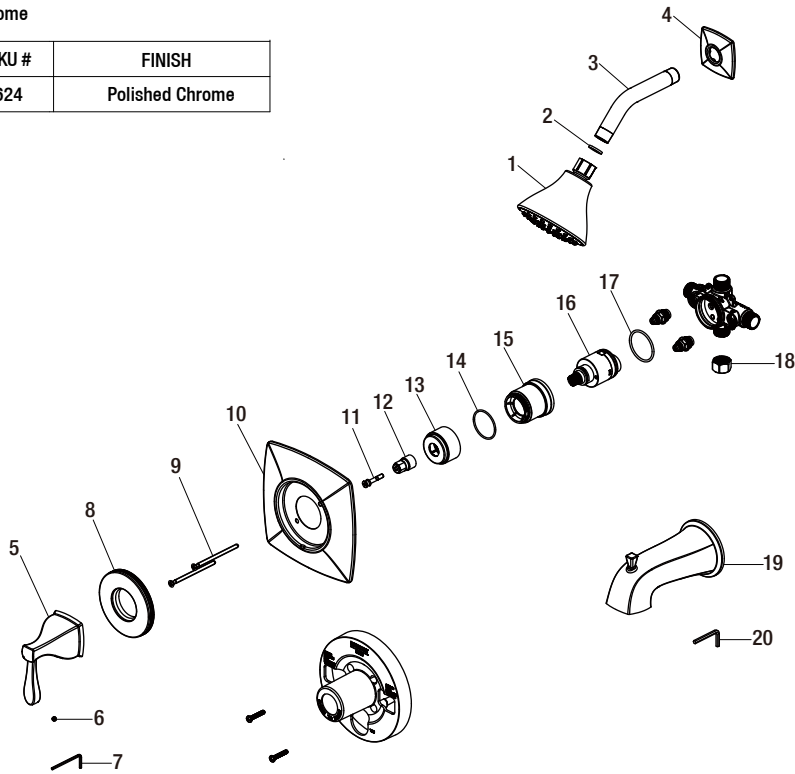

Replacement Parts List

Milner Pressure Balanced Single-Handle 1-Spray Tub and Shower
Faucet in Chrome

MODEL	Internet SKU #	FINISH
873W-3201	205505624	Polished Chrome

Many replacement parts can be purchased online or at your local store. Please use the table below to identify the part SKU number needed, go to HOMEDEPOT.COM, and check for online and store availability. If you can't find the part you are looking for, please call 1-855-HD-GLACIER.

Part	Description	Part #	Internet SKU #	Store SKU #
1	Shower head	RP3823101		
2	Washer	RP64031		
3	Shower arm	RP3801901		
4	Shower flange	RP3808501		
5	Handle	RP1337801		
6	Set screw	RP50002		
7	2.5mm hex wrench	RP70221		
8	Accessorize cap	RP8025501		
9	Escutcheon screw	RP5006601	202251603	331780
10	Escutcheon	RP8025601		

Part	Description	Part #	Internet SKU #	Store SKU #
11	Screw	RP50020		
12	Inverter	RP64043		
13	Sleeve	RP8029701		
14	O-ring	RP60091		
15	Bonnet	RP70437		
16	Cartridge	RP20006	202666286	270530
17	O-ring	RP60101		
18	Plug	RP70365		
19	Spout	RP3306601		
20	3.97mm hex wrench	RP70345		