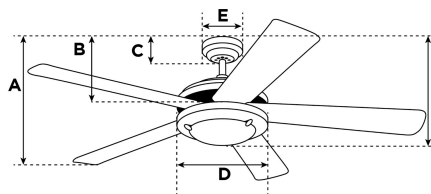

Item Number 7217100

Stella Mira Ceiling Fan

52" Oil Rubbed Bronze Finish Reversible Blades
 (Applewood with Shaded Edge/Catalpa Wood)
 Includes Cage Light Kit

Specifications

Size	52"
Blades	Reversible Plywood Blades (Applewood with Shaded Edge/Catalpa)
Blade Pitch	11°
Approved Location	Indoor
Suggested Room Size	N/A
Down Rod	3/4" x 10"
Installation	Down Rod Only
Max. Ceiling Angle	N/A
Lead Wire	54"
Light Bulb Usage	Includes (3) Candelabra (E12) Base 4.5 Watt B11 LED Lamps
Control	Remote Control Included
Motor Finish	Oil Rubbed Bronze with HiG
Motor Material	Silicon Steel Motor 153mm x 22mm
Reverse Airflow	Yes
Capacitor	Dual
Switch Housing Cap	Not Included

Reversible Catalpa Wood
Finish Blades

Energy Information

Airflow Efficiency	85 Cubic Feet Per Minute Per Watt
Electricity Use	59 Watts (excludes lights)
Airflow	5011 Cubic Feet per Minute
Max rpm	168

Warranty

Ceiling fans backed by our Limited Lifetime Warranty have a lifetime motor warranty and a 2-year warranty on all other parts.

A. Top of Canopy to Bottom of Blades	16.2"
B. Top of Canopy to Bottom of Switch House	N/A
C. Top of Canopy to Bottom of Canopy	2.6"
D. Width of Motor Housing	8.3"
E. Width of Canopy	5.1"
F. Top of Canopy to Bottom of Glass	27.4"