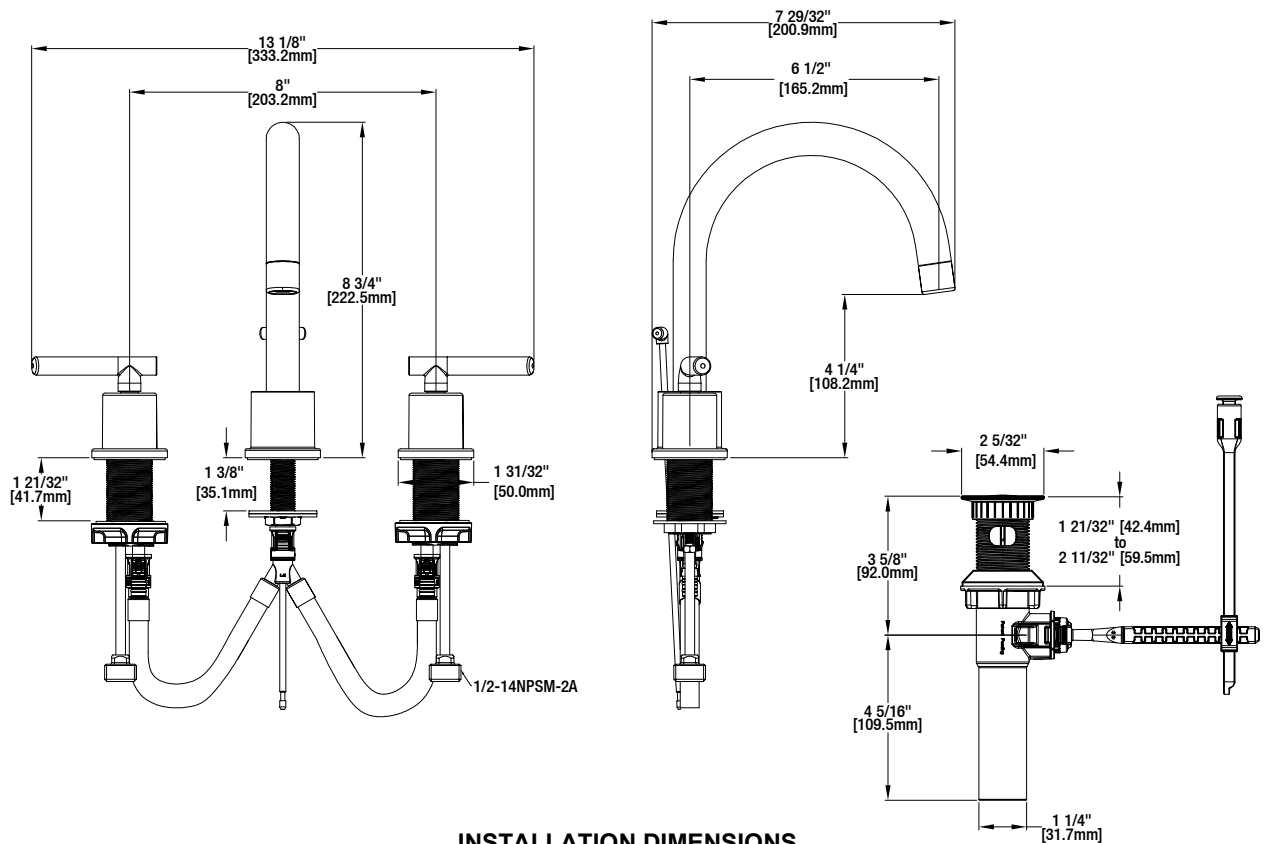

Dorset 8" 2hdl Bath Faucet

MODEL	SKU #	FINISH
HD67731W-6A01	478405	Chrome
HD67731W-6004	301879810	Polished Brass
HD67731W-6027D	301879809	Bronze

FEATURES

- Requires 3-Hole Sink with 8" On-Center
- 1/2" IPS Connections
- Max Flow Rate: 1.2 gpm (4.5 L/min) at 60 psi
- Max Countertop Thickness: 1 3/8"
- Spout Reach: 6 1/2"
- Spout Height: 4 1/4"
- 1/4 Turn Ceramic Valve for Lifetime Drip-Free Operation
- With ClickInstall™ Drain Assembly
- With Zinc Lever Handle

CODE COMPLIANCE

- IAPMO Certified: ASME A112.18.1/CSA B125.1
- NSF 61 Section 9
- NSF 372
- EPA WaterSense Certified
- Meets AB 1953 Lead Standard
- ADA Compliant

WARRANTY

- Limited Lifetime Warranty

Glacier Bay reserves the right to make changes in specifications and materials and to change and discontinue models, both without notice or obligation. Dimensions are for reference only.