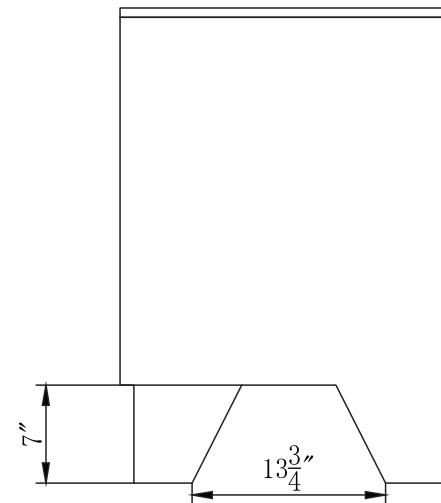

Single Sink Vanity

Model: FS-0266-BG-UWC-30

Overall Dimensions

30" x 22" x 36"

TOP VIEW

FRONT VIEW

SIDE VIEW

BACK VIEW

*All dimension in inches unless otherwise specified. Dimensions subject to tolerance.

TOP VIEW

FRONT VIEW

SIDE VIEW

BACK VIEW