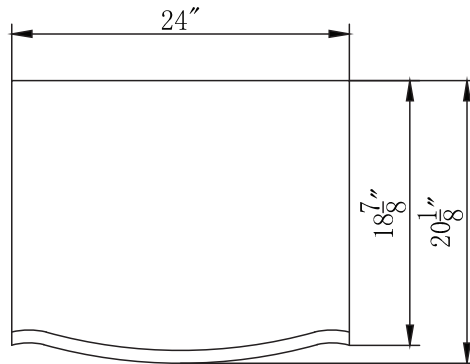

Single Sink Vanity

Model: FS-0266-BG-UWC-30

Overall Dimensions

30" x 22" x 36"

TOP VIEW

FRONT VIEW

SIDE VIEW

BACK VIEW

*All dimension in inches unless otherwise specified. Dimensions subject to tolerance.

TOP VIEW

FRONT VIEW

SIDE VIEW

BACK VIEW