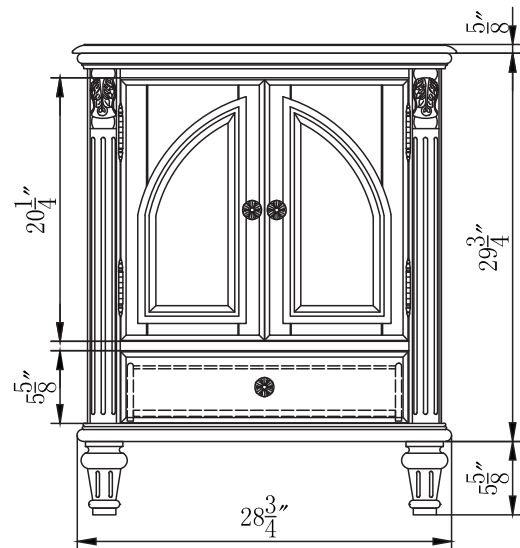

Single Sink Vanity

Model: FS-0266-BG-UWC-30

Overall Dimensions

30" x 22" x 36"

TOP VIEW

FRONT VIEW

SIDE VIEW

BACK VIEW

*All dimension in inches unless otherwise specified. Dimensions subject to tolerance.

TOP VIEW

FRONT VIEW

SIDE VIEW

BACK VIEW