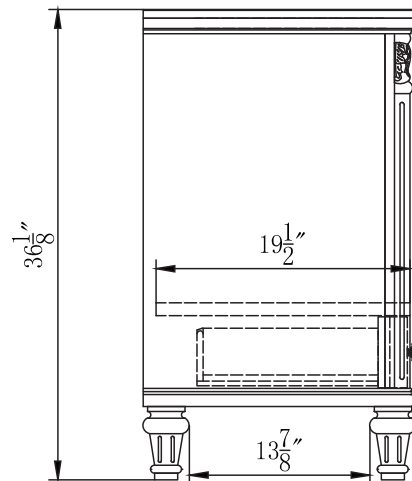

Single Sink Vanity

Model: FS-0266-BG-UWC-30

Overall Dimensions

30" x 22" x 36"

TOP VIEW

FRONT VIEW

SIDE VIEW

BACK VIEW

*All dimension in inches unless otherwise specified. Dimensions subject to tolerance.

TOP VIEW

FRONT VIEW

SIDE VIEW

BACK VIEW