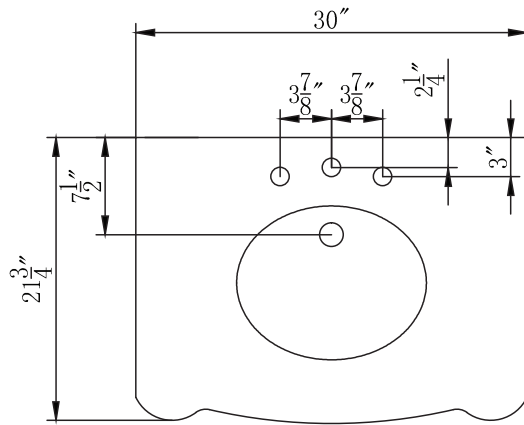

Single Sink Vanity

Model: FS-0266-BG-UWC-30

Overall Dimensions

30" x 22" x 36"

TOP VIEW

FRONT VIEW

SIDE VIEW

BACK VIEW

*All dimension in inches unless otherwise specified. Dimensions subject to tolerance.

TOP VIEW

FRONT VIEW

SIDE VIEW

BACK VIEW