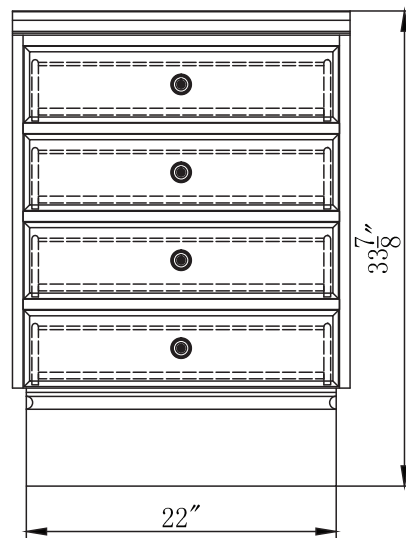

Single Sink Vanity

Model: FS-0266-BG-UWC-30

Overall Dimensions

30" x 22" x 36"

TOP VIEW

FRONT VIEW

SIDE VIEW

BACK VIEW

*All dimension in inches unless otherwise specified. Dimensions subject to tolerance.

TOP VIEW

FRONT VIEW

SIDE VIEW

BACK VIEW