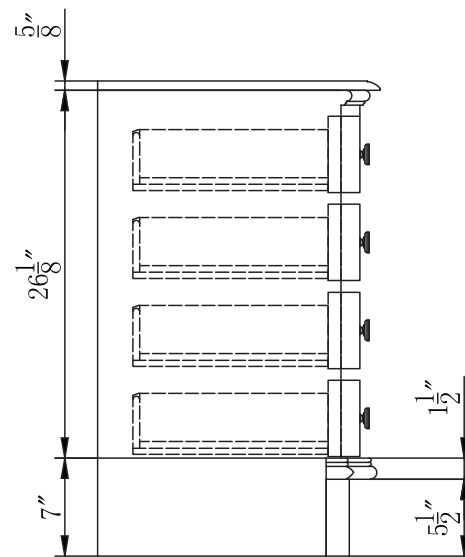

Single Sink Vanity

Model: FS-0266-BG-UWC-30

Overall Dimensions

30" x 22" x 36"

TOP VIEW

FRONT VIEW

SIDE VIEW

BACK VIEW

*All dimension in inches unless otherwise specified. Dimensions subject to tolerance.

TOP VIEW

FRONT VIEW

SIDE VIEW

BACK VIEW