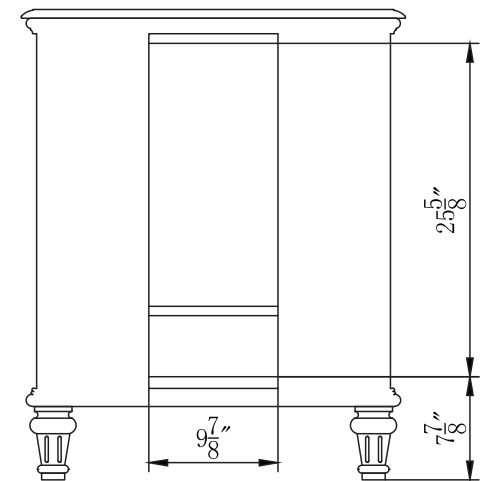

Single Sink Vanity

Model: FS-0266-BG-UWC-30

Overall Dimensions

30" x 22" x 36"

TOP VIEW

FRONT VIEW

SIDE VIEW

BACK VIEW

*All dimension in inches unless otherwise specified. Dimensions subject to tolerance.

TOP VIEW

FRONT VIEW

SIDE VIEW

BACK VIEW