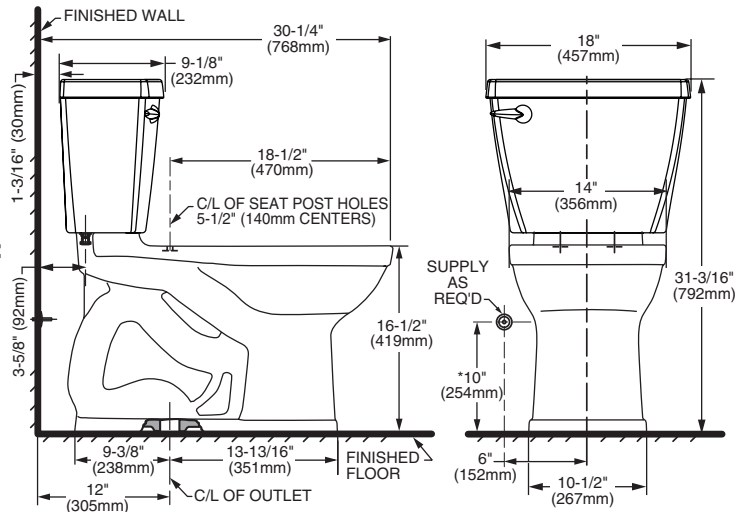

**CHAMPION® 4 HET
RIGHT HEIGHT® ELONGATED TOILET**

241AA.104

- Features **Champion® Flushing System**
- Vitreous china
- High Efficiency Toilet (HET), ultra-low consumption (1.28 gpf/4.8 Lpf), utilizes 20% less water
- Meets EPA WaterSense® Criteria
- PowerWash® rim scrubs bowl with each flush
- Includes color match bowl caps
- EverClean® Surface included
- 4" piston-action Accelerator™ flush valve
- 2-3/8" trapway
- 16-1/2" rim height for accessible applications
- 12" (305mm) rough-in
- Generous 9" x 8" water surface area
- Chrome finish trip lever is supplied
- 1,000g MaP Score** at 1.28gpf
- 10 year warranty

- 3395A.001** Right Height® Elongated Bowl
- 4149A.104** Tank

Nominal Dimensions:

768 x 457 x 792mm (30-1/4" x 18" x 31-3/16")

Fixture only, seat and supply sold separately

Compliance Certifications -

Meets or Exceeds the Following Specifications:

- ASME A112.19.2-2008/CSA B45.1-08 for Vitreous China Fixtures
- US EPA WaterSense® Specification for HETs

NOTES:

THIS TOILET IS DESIGNED TO ROUGH-IN AT A MINIMUM DIMENSION OF 305MM (12") FROM FINISHED WALL TO C/L OF OUTLET. SUPPLY NOT INCLUDED WITH FIXTURE AND MUST BE ORDERED SEPARATELY. * DIMENSION SHOWN FOR LOCATION OF SUPPLY IS SUGGESTED.

NOTES:

THIS TOILET IS DESIGNED TO ROUGH-IN AT A MINIMUM DIMENSION OF 305MM (12") FROM FINISHED WALL TO C/L OF OUTLET. SUPPLY NOT INCLUDED WITH FIXTURE AND MUST BE ORDERED SEPARATELY.
* DIMENSION SHOWN FOR LOCATION OF SUPPLY IS SUGGESTED.