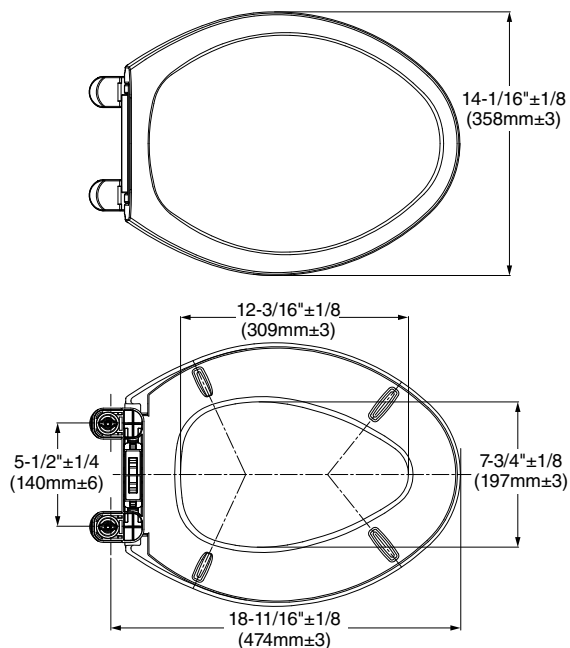

5321A.65CT Champion Slow Close
Elongated Toilet Seat