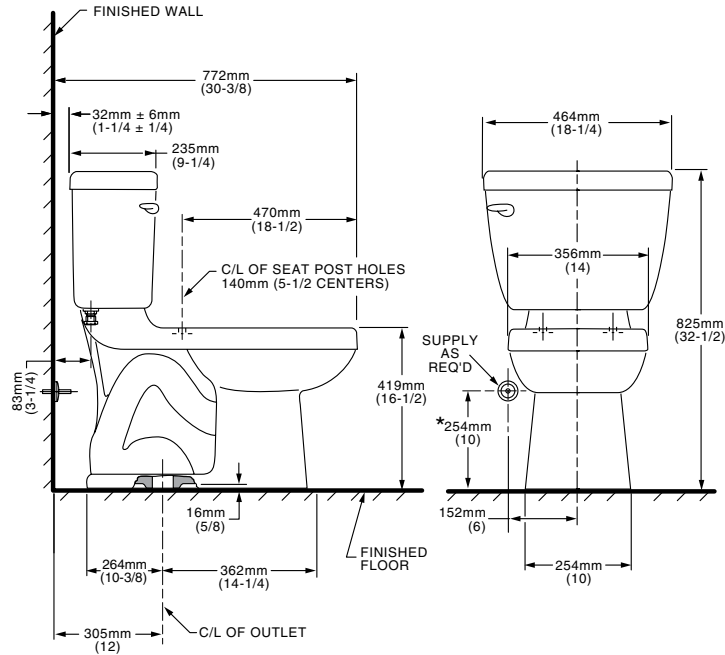

CHAMPION® 4
Flushing System

NOTES:

THIS TOILET IS DESIGNED TO ROUGH-IN AT A MINIMUM DIMENSION OF 305MM (12") FROM FINISHED WALL TO C/L OF OUTLET. SUPPLY NOT INCLUDED WITH FIXTURE AND MUST BE ORDERED SEPARATELY.

* DIMENSION SHOWN FOR LOCATION OF SUPPLY IS SUGGESTED.

IMPORTANT: Dimensions of fixtures are nominal and may vary within the range of tolerances established by ANSI Standard A112.19.2. These measurements are subject to change or cancellation. No responsibility is assumed for use of superseded or voided pages.

MEETS THE AMERICANS WITH DISABILITIES ACT GUIDELINES AND ANSI A117.1 REQUIREMENTS FOR ACCESSIBLE AND USABLE BUILDING FACILITIES-CHECK LOCAL CODES.