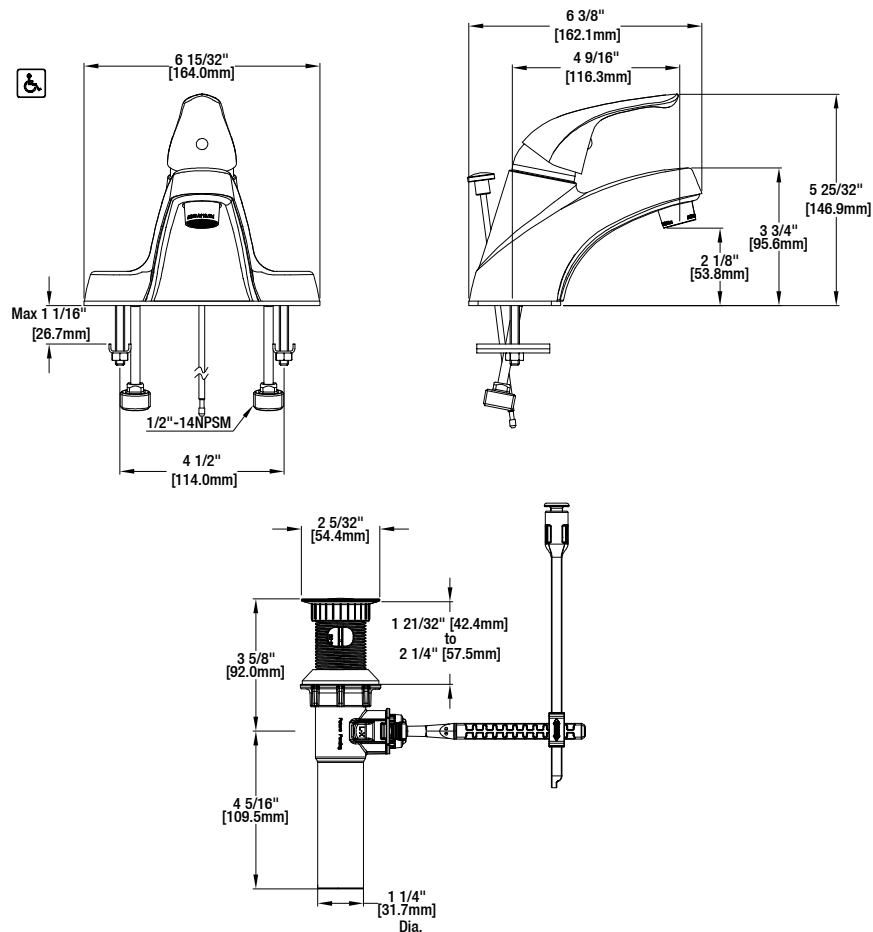

Glacier Bay Aragon Single Handle Bath CH

MODEL	STORE SKU #	FINISH
HD67211W-6201	1002226981	Polished Chrome

FEATURES

- Requires 3-Hole Sink with 4" On-Center
- 1/2" IPS Connections
- Max Flow Rate: 1.2 gpm (4.5 L/min) at 60 psi
- Max Countertop Thickness: 1 1/16"
- Spout Reach: 4 9/16"
- Spout Out Water Height: 3 3/4"
- Washerless Cartridge
- With ClickInstall™ Drain Assembly
- With Zinc Lever Handle
- Exposed Aerator

INSTALLATION DIMENSIONS

Glacier Bay reserves the right to make changes in specifications and materials and to change and discontinue models, both without the notice or obligation. Dimensions are for reference only.