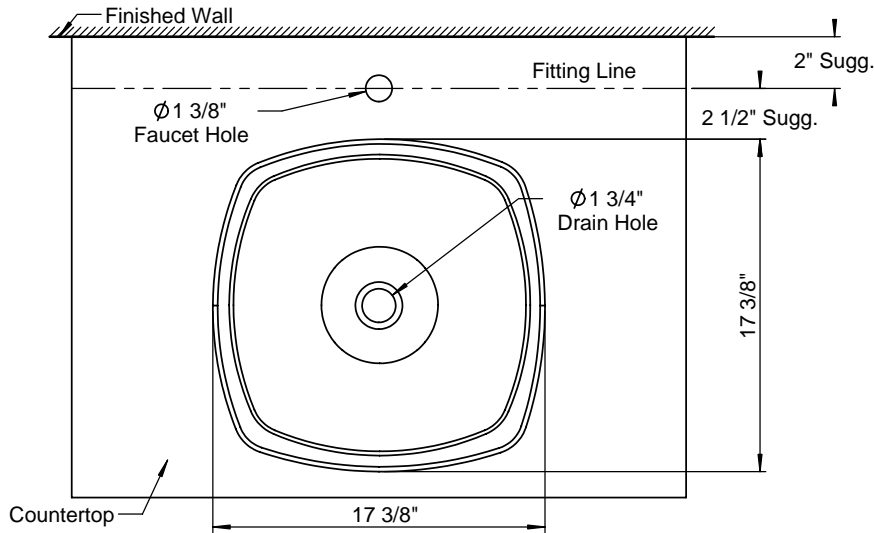

### Product Description

Square Vitreous China Vessel

- Classically Redefined™ Collection
- 17" Square
- Vitreous China
- High-Gloss Ceramic Finish
- For Above Counter Use
- CSA Certified: CSA B45.0-02, CSA B45.1-025

### Roughing-in Dimensions

TOP VIEW

FRONT VIEW

SIDE VIEW