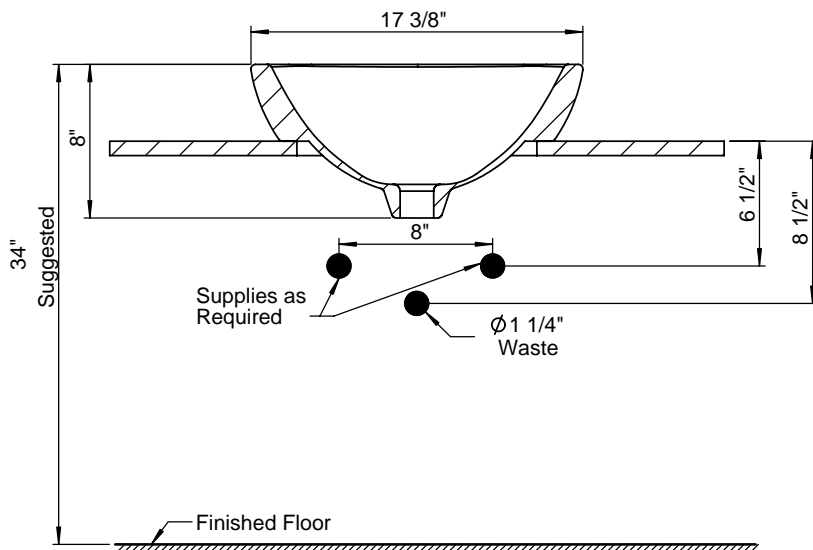

### Product Description

Square Vitreous China Vessel

- Classically Redefined™ Collection
- 17" Square
- Vitreous China
- High-Gloss Ceramic Finish
- For Above Counter Use
- CSA Certified: CSA B45.0-02, CSA B45.1-025

### Roughing-in Dimensions

TOP VIEW

FRONT VIEW

SIDE VIEW