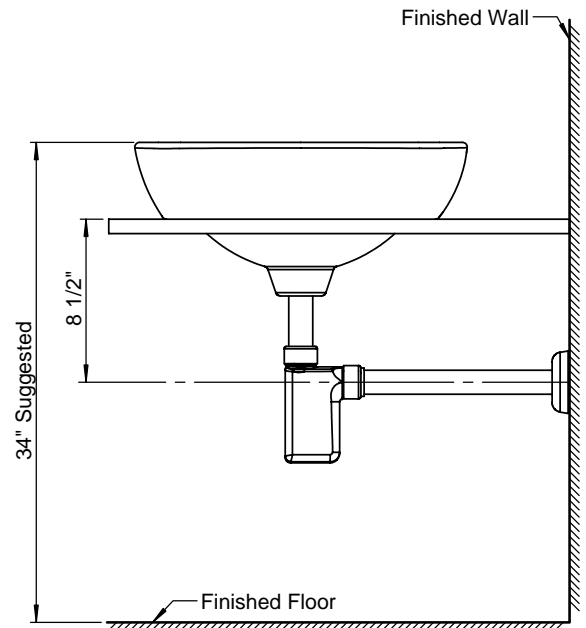

### Product Description

Square Vitreous China Vessel

- Classically Redefined™ Collection
- 17" Square
- Vitreous China
- High-Gloss Ceramic Finish
- For Above Counter Use
- CSA Certified: CSA B45.0-02, CSA B45.1-025

### Roughing-in Dimensions

TOP VIEW

FRONT VIEW

SIDE VIEW