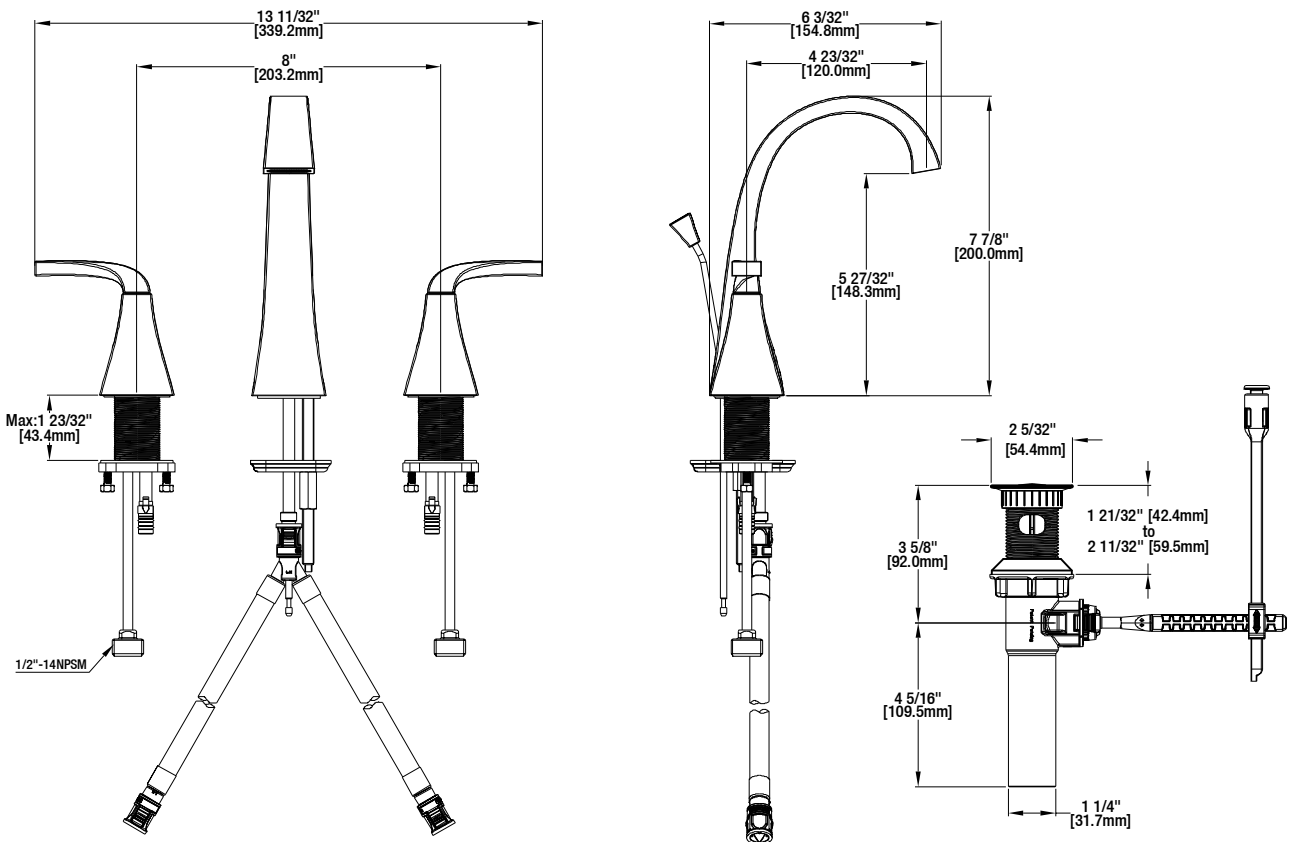

WARRANTY

- Limited Lifetime Warranty

INSTALLATION DIMENSIONS

Glacier Bay reserves the right to make changes in specifications and materials and to change and discontinue models, both without notice or obligation. Dimensions are for reference only.