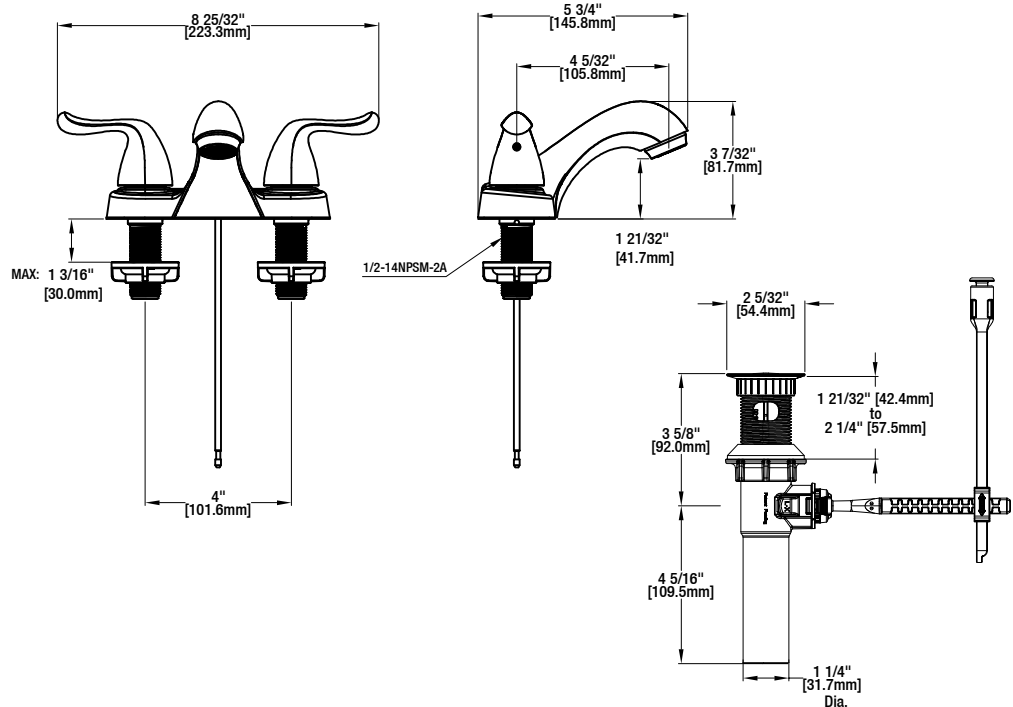

FEATURES

- Requires 3-Hole Sink with 4" On-Center
- 1/2" IPS Connections
- Max Flow Rate: 1.2 gpm (4.5 L/min) at 60 psi
- Max Countertop Thickness: 1 3/16"
- Spout Reach: 4 5/32"
- Spout Height: 3 7/32"
- 1/4 Turn Washerless for Lifetime Drip-free Operation
- With ClickInstall™ Drain Assembly
- With Zinc Lever Handle

CODE COMPLIANCE

- IAPMO Certified: ASME A112.18.1/CSA B125.1
- Compliant to NSF/ANSI 61 Section 9
- Compliant to NSF/ANSI 372
- Calgreen Certified
- EPA WaterSense Certified
- Meets AB 1953 Lead Standard
- ADA Compliant

WARRANTY

- Limited Lifetime Warranty

Constructor Faucet and Bath Accessory Value Kit

MODEL	SKU #	FINISH
HD67499W-P001	304367653	Chrome
HD67499W-P004	304367250	Brushed Nickel

INSTALLATION DIMENSIONS

Glacier Bay reserves the right to make changes in specifications and materials and to change and discontinue models, both without notice or obligation. Dimensions are for reference only.