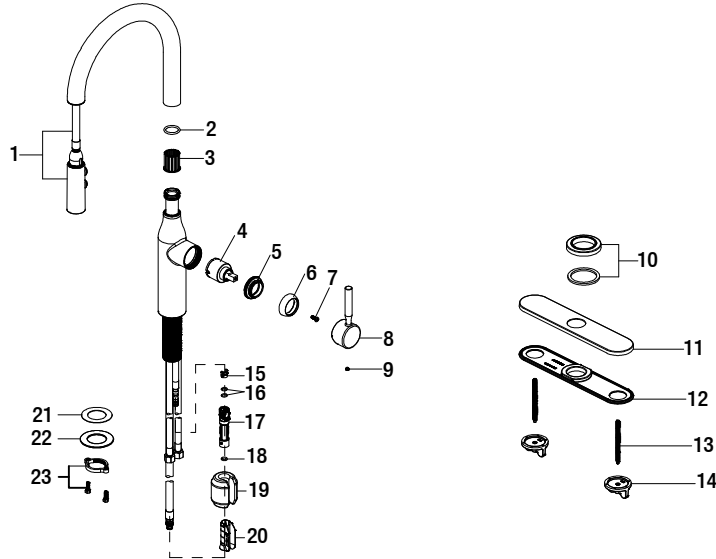

Replacement Parts List

Upson Pull-Down Kitchen Faucet

MODEL	SKU #	FINISH
HD67553-014405	305764866	Matte Gold

Many replacement parts can be purchased online or at your local store. Please use the table below to identify the part SKU number needed, go to HOMEDEPOT.COM, and check for online and store availability. If you can't find the part you are looking for, please call 1-855-HD-GLACIER.

Part	Description	Part #	Internet SKU #	Store SKU #	Part	Description	Part #	Internet SKU #	Store SKU #
1	Spray head and Hose	RP382424405			14	Mounting nut	RP56109		
2	O-ring	RP60006			15	Block	RP70421		
3	Wearable ring	RP64092			16	O-ring	RP60002		
4	Cartridge	RP20005	207093806		17	Quick connect assembly	RP70501		
5	Bonnet nut	RP70533			18	O-ring	RP60089		
6	Cap	RP800284405			19	Weight	RP70525		
7	Screw	RP50015			20	Weight clip	RP70609		
8	Handle	RP133934405			21	Plastic washer	RP64131		
9	Set screw	RP50002			22	Metal washer	RP64146	301158339	
10	Flange	RP803334405			23	Nut & Screw	RP56113		
11	Escutcheon	RP803324405							
12	Gasket	RP80560							
13	Bolt	RP50071							