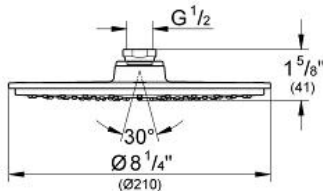

**Product Description:**  
Head shower 1 spray

**Standard Specification:**

- Spray pattern: Rain starting at 7 psi flow pressure
- Diameter Ø 8 1/4"
- Metal
- 120 spray nozzles
- With ball joint
- Rotation angle ± 15°
- 1/2" Connection thread
- GROHE EcoJoy® 2.4 g flow limiter
- GROHE DreamSpray® perfect flow
- GROHE StarLight® finish
- SpeedClean® anti-lime system
- Max Flow Rate 2.5 gpm at 80 psi (9.5 L/min)

**Applicable Codes & Standards:**

- Energy Policy Act of 1992
- ASME A112.18.1/CSA B125.1

**Color:**

- 28373 000 chrome
- 28373 BE0 sterling / brilliant nickel
- 28373 EN0 brushed nickel