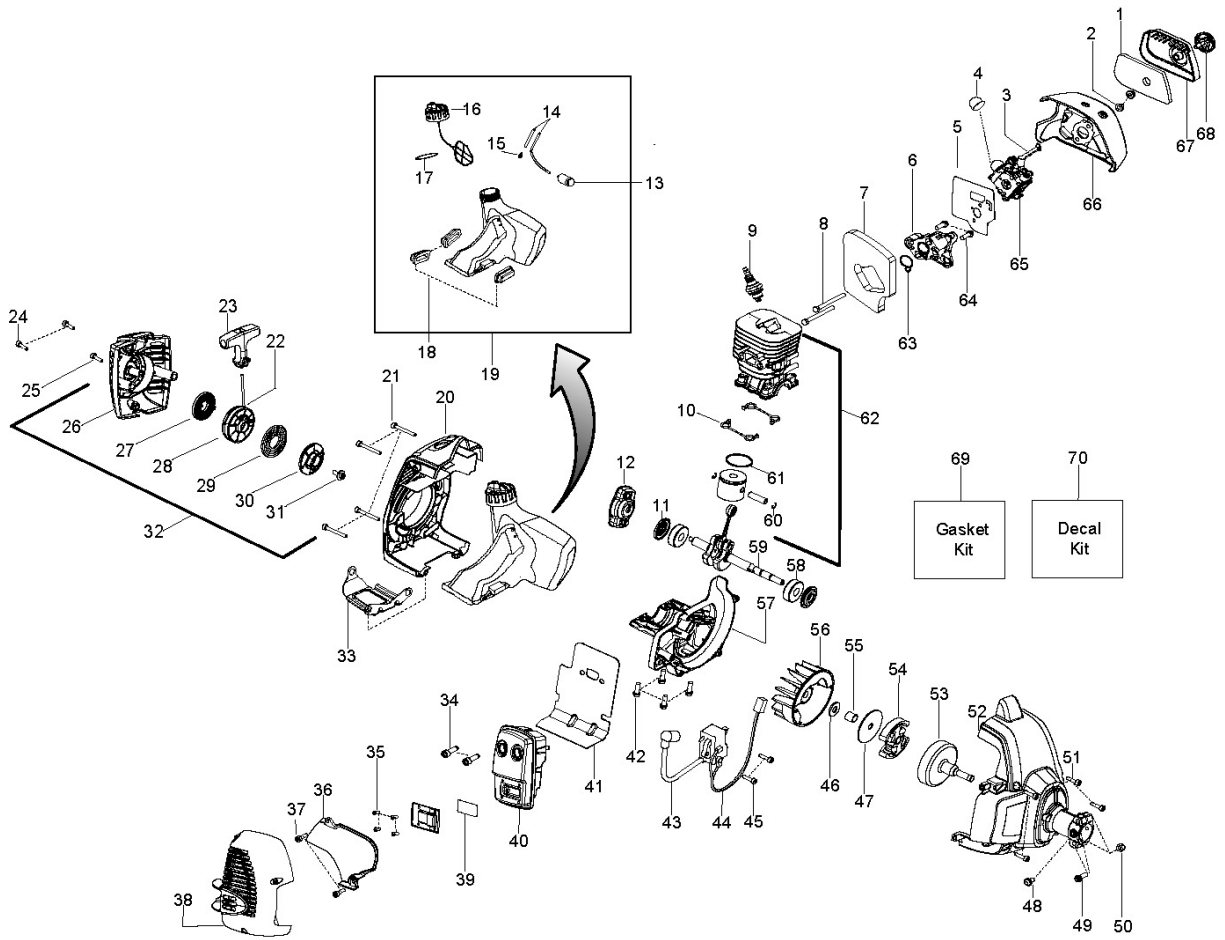

SPARE PARTS LIST

TRIMMERS/EDGERS

GT2125, 952711903, 2017-01

ENGINE

GT2125, 952711903, 2017-01

Ref	Part No	Description	Remark	QTY KIT
1	530029560	TBD		1
2	530 01 61-01	NUT		2
3	530 05 78-44	LEVER		1
4	530 05 87-09	BULB		1
5	545 00 80-86	KIT-CARB. GASKET		1
6	530 03 55-96	ADAPTER		1
7	545 00 80-84	GASKET KIT		1
8	530 01 64-00	BOLT		2
9	579 70 43-01	SPARK PLUG		1
10	545 00 80-84	GASKET KIT		1
11	545 00 80-84	GASKET KIT		1
12	525 84 56-01	BRIDGE		1
13	577 16 72-01	ASSEMBLY		1
14	584 14 53-02	FUEL TANK		1
15	530 02 38-77	NIPPLE		1
16	578 93 15-02	FUEL CAP ASSY		1
17	545 00 80-84	GASKET KIT		1
18	530 05 97-80	INSULATOR		3
19	584 14 53-02	FUEL TANK		1
20	545 06 52-01	COVER		1
21	530 01 64-48	SCREW		4
22	545 00 80-79	KIT-ROPE		1
23	545 04 32-05	HANDLE		1
24	530 01 64-26	SCREW		2
25	530 01 64-49	SCREW		2
26	545 21 95-03	STARTER HSG. W/EYELET		1
27	545 00 80-87	SPRING		1
28	585 53 03-01	KIT		1
29	578 46 51-01	SPRING		1
30	579 36 62-01	PULLEY		1
31	530 01 64-68	SCREW		1
32	579 06 63-01	HOUSING		1
33	545 07 16-01	PLATE		1
34	530 05 89-82	BOLT		2
35	530 01 52-41	SCREW		4
36	530 15 04-40	PROTECTION		1
37	530 01 64-49	SCREW		1
38	576 21 51-01	KIT		1
39	545 03 05-01	SCREEN		1
40	574 03 15-02	KIT		1
41	545 00 80-84	GASKET KIT		1
42	530 01 58-97	SCREW		6
43	545 04 67-01	IGNITION MODULE		1
44	530 03 92-27	SHORTING LEAD		1
45	530 01 64-56	SCREW		2
46	530 01 64-63	WASHER		1
47	530 09 41-89	WASHER		1
48	530 01 58-05	SCREW		1
49	530 01 57-74	SCREW		2
50	530 01 57-68	NUT		2
51	530 01 64-56	SCREW		4
52	545 22 54-01	FAN HOUSING		1
53	580 44 66-01	KIT		1
54	587 12 64-01	CLUTCH ASSY		1
55	530 05 78-52	RING		1
56	530 03 92-42	FLYWHEEL		1
57	577 92 95-02	CRANKCASE		1
58	545 01 34-01	BEARING		2
59	545 19 52-02	ASSY-CRANKSHAFT		0
60	530 01 51-62	CIRCLIP		2
61	575 22 79-01	RING		1
62	545 00 80-82	KIT		1
63	545 00 80-84	GASKET KIT		1
64	530 01 58-97	SCREW		2