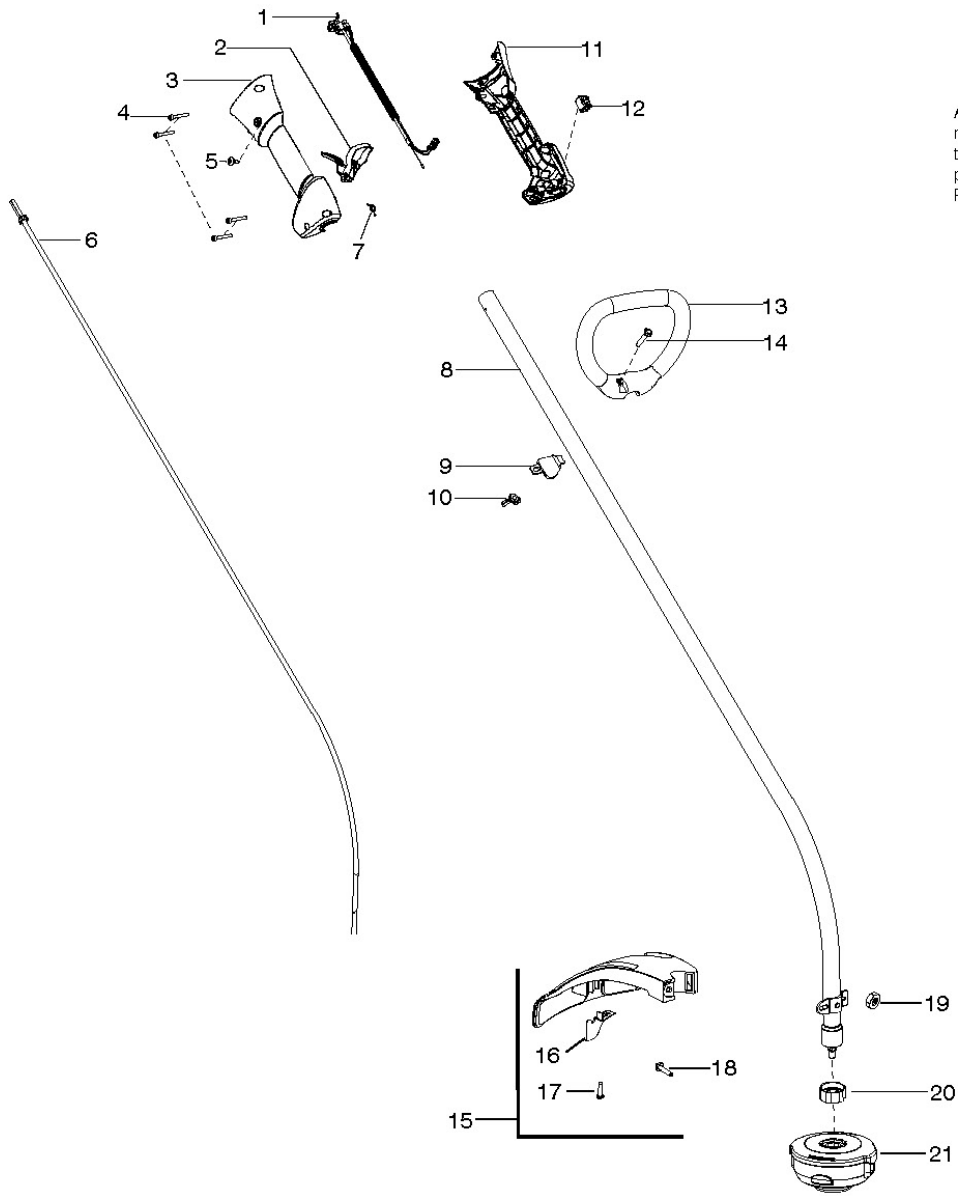

⚠ WARNING

All repairs, adjustments and maintenance not described in the Operator's Manual must be performed by Qualified Service Personnel.

SHAFT & HANDLE

GT2125, 952711903, 2017-01

Ref	Part No	Description	Remark	QTY KIT
1	576 13 94-01	ASSEMBLY		1
2	574 35 53-02	TRIGGER		1
3	545 22 36-01	HOUSING		1
4	530 01 64-49	SCREW		3
5	530 01 58-05	SCREW		1
6	545 00 75-08	SHAFT		1
7	530 01 64-54	RETURN SPRING		1
8	575 75 56-01	KIT		1
9	530 05 91-85	CLAMP		1
10	530 01 61-52	WING NUT		2
11	545 22 37-01	HOUSING		1
12	545 04 93-09	SWITCH MOMENTARY		1
13	545 07 42-01	HANDLE LOOP		1
14	530 01 58-20	SCREW		1
15	545 00 60-49	TRIMMER GUARD		1
16	545 08 18-62	KIT - LIMITER-LINE		1
17	530 01 58-14	SCREW		1
18	530 01 58-20	SCREW		2
19	530 01 61-52	WING NUT		1
20	545 01 74-03	CUP		1
21	537 33 83-07	TRIMMER HEAD		1