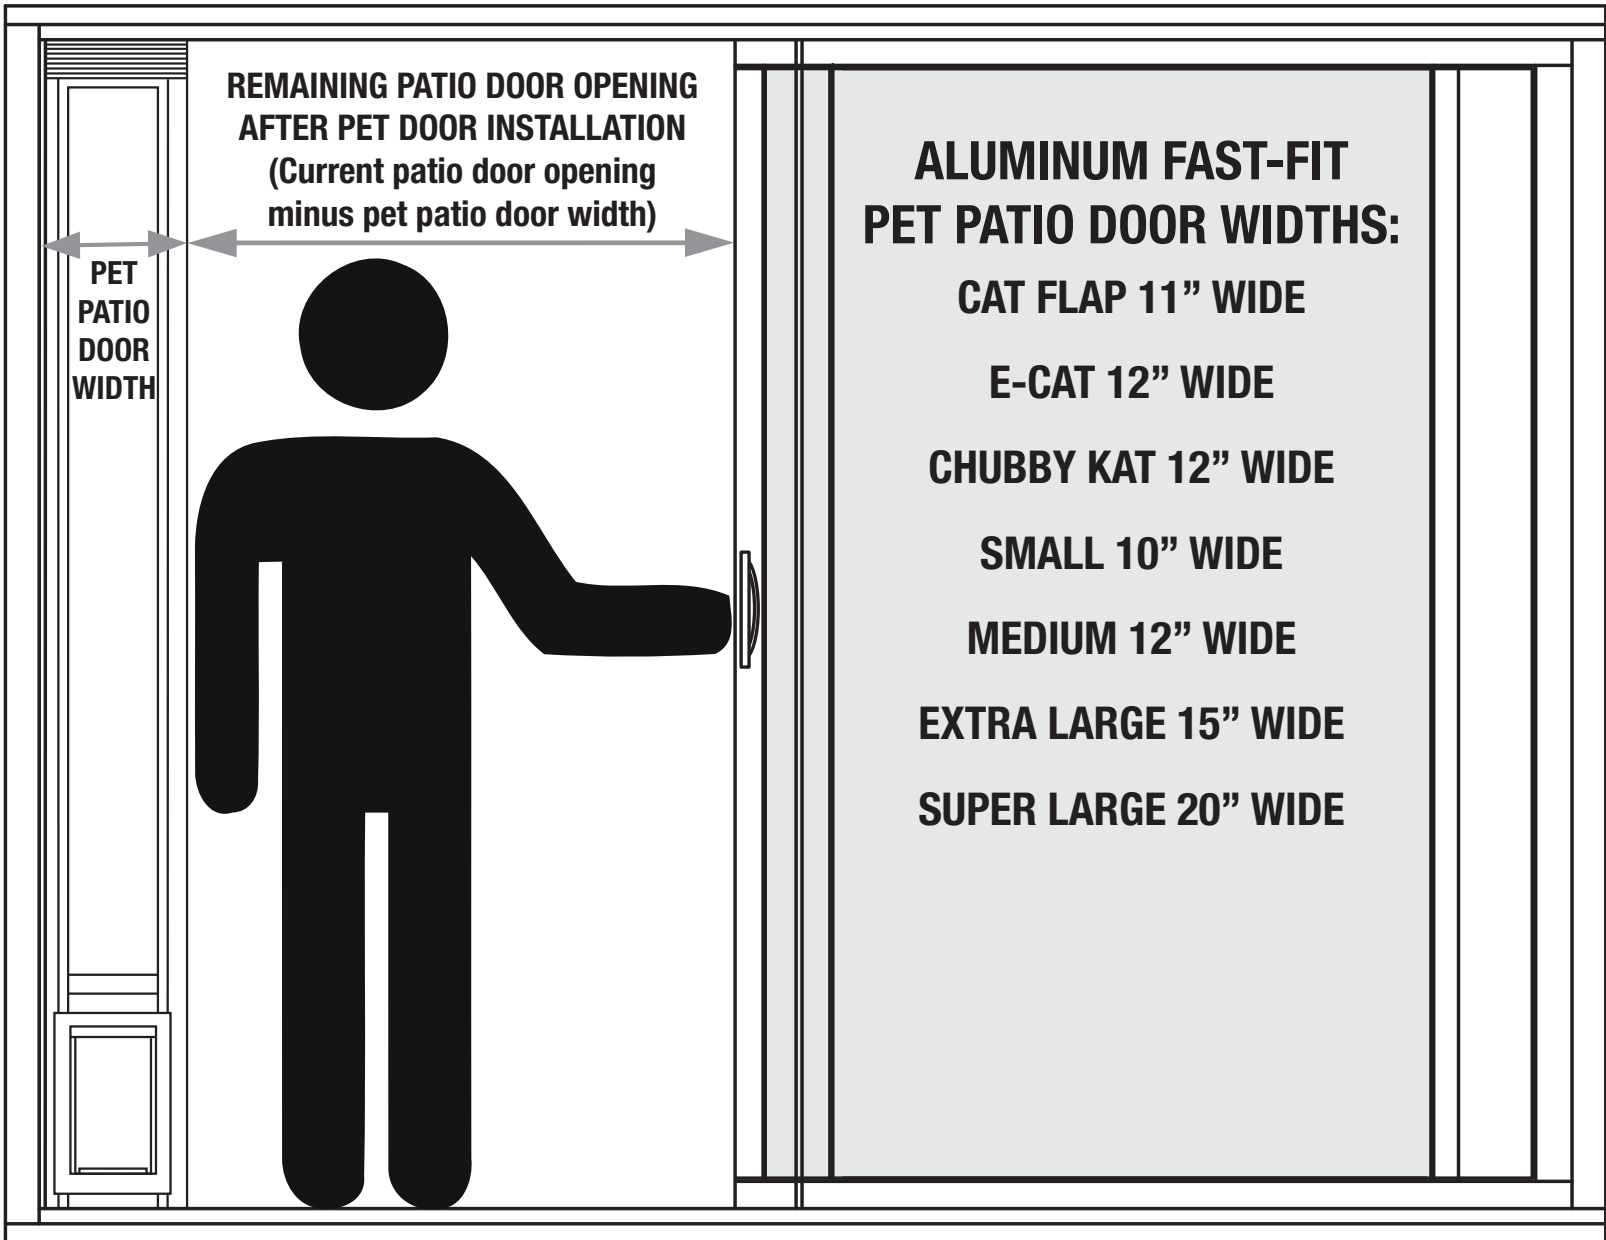

# HOW TO MEASURE FOR A FAST-FIT ALUMINUM PET PATIO DOOR

MEASURE FLUSH TO TOP TRACK

MEASURE TOP TO BOTTOM FOR HEIGHT OF PET PATIO DOOR NEEDED

MEASURE TO INSIDE OF BOTTOM TRACK