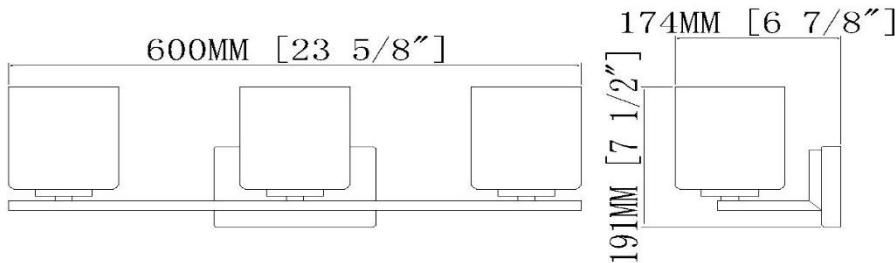

KARSEN 3LT VANITY LIGHT

Specifications

Material Construction:	Steel
Lens:	Frosted White Glass
Lamp Type & Wattage:	3 x 60 Watt, E26 Medium base incandescent lamps or energy efficient equivalents
Mounting:	Wall Mounted; OK for Up or Down Mounting
Finish:	Polished Chrome
Voltage:	120V
Weight:	6.83 lbs

Dimensions

Warranty & Compliances

Warranty	10 year warranty
UL	UL/cUL; Suitable for damp locations
ADA	N/A
EnergyStar	N/A

Product Number

Karsen 3LT Vanity Light 578492

Type:

Job:

Order Code: