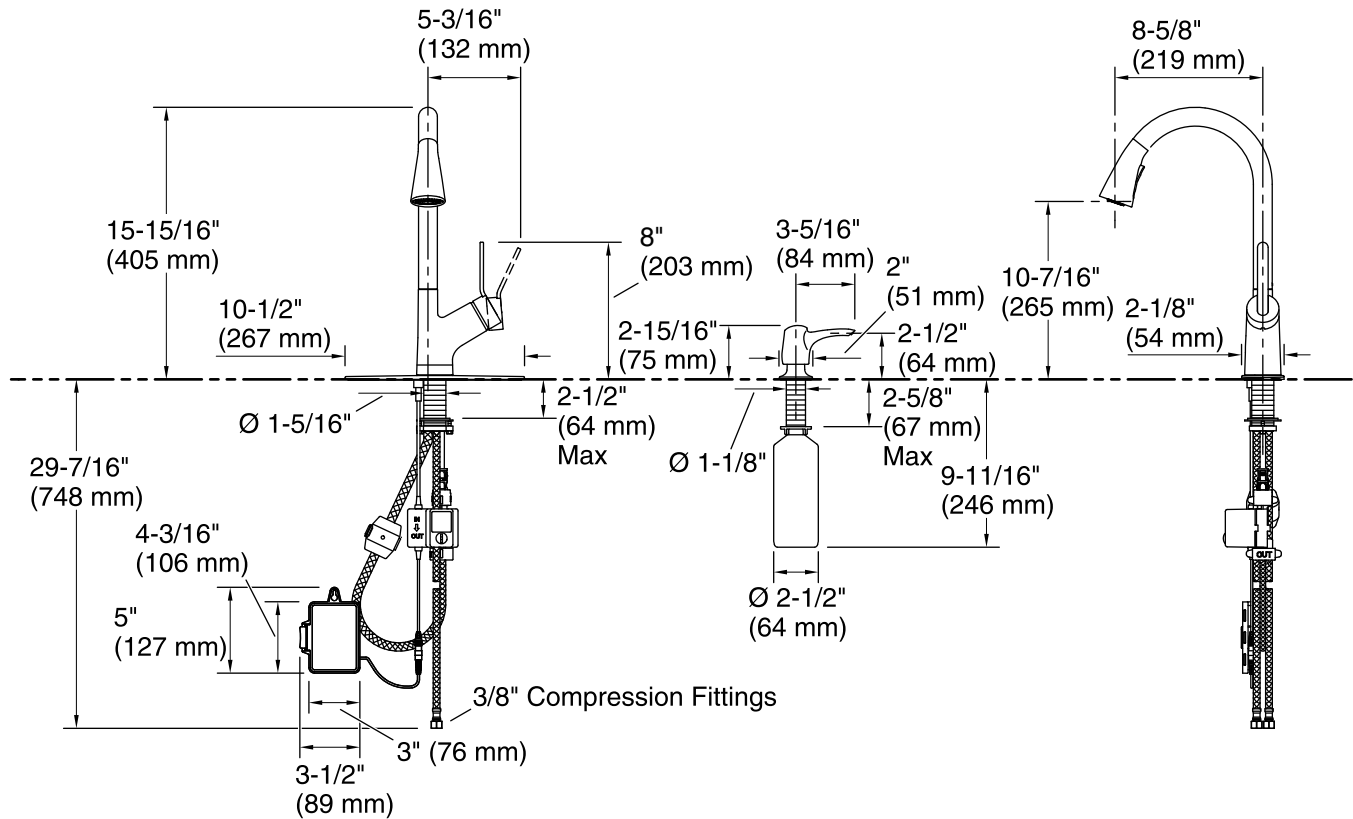

Material

- Premium metal construction.
- KOHLER finishes featuring ScratchShield™ technology withstand even the toughest daily use.

Installation

- Installs with 1-, 2-, 3- or 4-hole sink (escutcheon plate included).
- Flexible supply lines and quick-connect fittings make installation easy.
- Longer shank works with countertops up to 2-1/2" thick and is easy to install.

Technical Information

All product dimensions are nominal.

Drain included: No

Notes

Install this product according to the installation instructions.

If installing the optional power supply, make sure that there is an unswitched 120 V electrical outlet within reach.