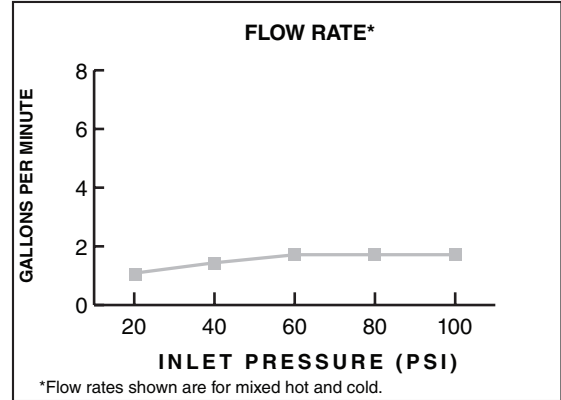

CODES AND STANDARDS

These products meet or exceed the following codes and standards:

ASME A112.18.1
CSA B125.1

Product Number	Description	Finishes			
		Polished Chrome	PVD Polished Nickel	Legacy Bronze	PVD Satin Nickel
		002	013	278	295
1660.509	Townsend® Water-Saving Showerhead Only				

Showerhead Accessories	
Product Number	Description
1660.240	Standard Shower Arm and Flange
1660.241	Modern Shower Arm and Flange