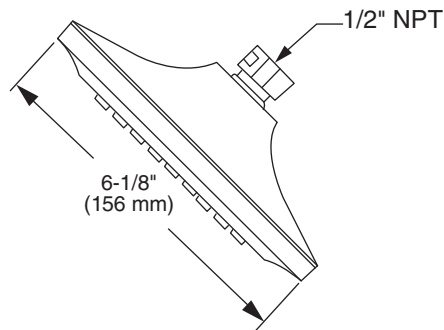

MODEL NUMBER:

□ 1660.509 Townsend Water-Saving Showerhead

GENERAL DESCRIPTION:

Single function showerhead. Full spray pattern. Brass ball joint. Easy clean spray nozzles. 1.75 gpm / 6.8 L/min. maximum flow rate.

SUGGESTED SPECIFICATION

Showerhead shall save 30% in water usage. Showerhead shall have 1 spray pattern and brass ball joint. Fitting shall be American Standard Model # 1660.509.____.

CODES AND STANDARDS