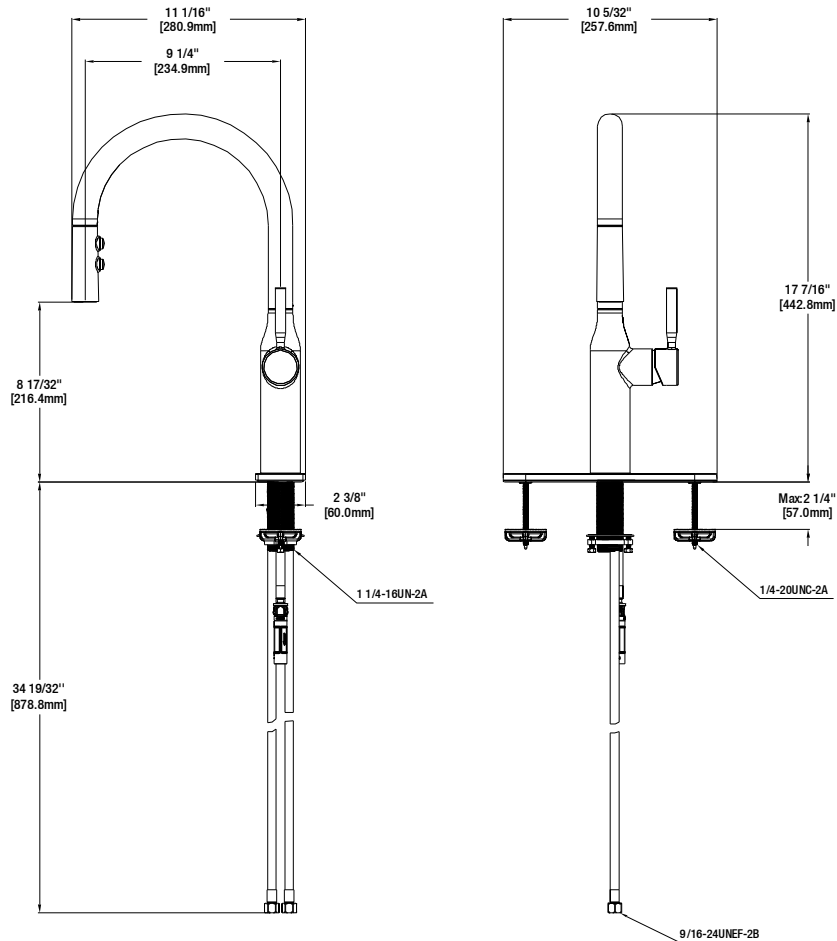

FEATURES

- Requires 1-Hole or 3-Hole Sink with 8" On-Center
- Max Flow Rate: 1.8 gpm (6.8 L/min) at 60 psi
- Max Countertop Thickness: 2 1/4"
- Spout Reach: 9 1/4"
- Spout Height: 8 17/32"
- Ceramic Valve for Lifetime Drip-Free Operation
- With Zinc Lever Handle
- With 2 Functions

Upson Pull-Down Kitchen Faucet

MODEL	SKU #	FINISH
HD67553-014405	305764866	Matte Gold

INSTALLATION DIMENSIONS

Glacier Bay reserves the right to make changes in specifications and materials and to change and discontinue models, both without notice or obligation. Dimensions are for reference only.