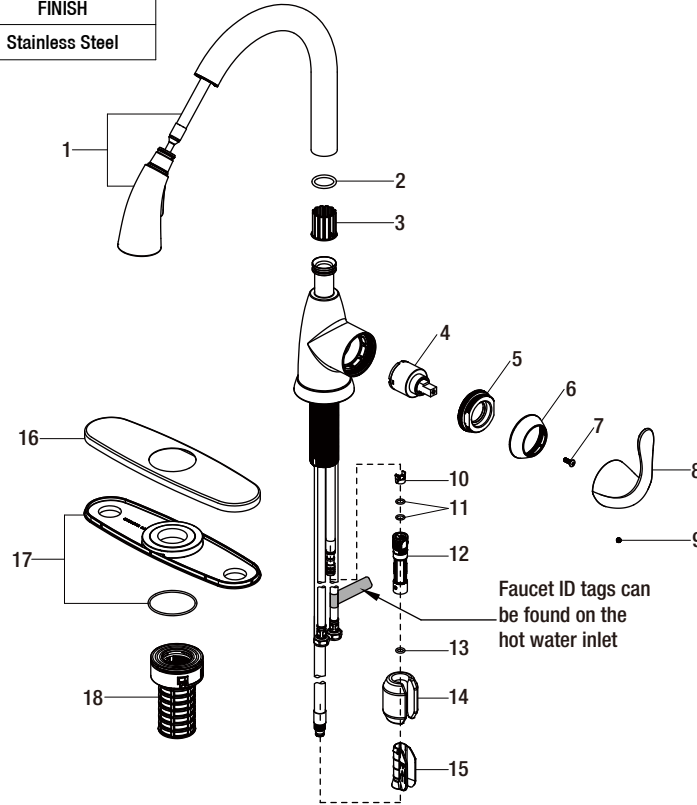

Replacement Parts List

Dylan Single-Handle Pull-Down Sprayer Kitchen Faucet in Stainless Steel

MODEL	SKU #	FINISH
HD67496-1008D2	1003291326	Stainless Steel

Many replacement parts can be purchased online or at your local store. Please use the table below to identify the part SKU number needed, go to HOMEDEPOT.COM, and check for online and store availability. If you can't find the part you are looking for, please call 1-855-HD-GLACIER.

Part	Description	Part #	Internet SKU #	Store SKU #
1	Sprayhead and Hose	RP3840708D2		
2	O-ring	RP60006		
3	Wearable ring	RP64220		
4	Cartridge	RP20044	301158214	
5	Bonnet nut	RP70528		
6	Cap	RP8050308D2		
7	Screw	RP50015		
8	Handle	RP1343308D2		
9	Set screw	RP50002		

Part	Description	Part #	Internet SKU #	Store SKU #
10	Block	RP70421		
11	O-ring	RP60002	206116636	
12	Quick connect assembly	RP70429		
13	O-ring	RP60089		
14	Weight	RP70441	207093823	
15	Weight clip	RP64204		
16	Escutcheon	RP8054408D2		
17	Gasket	RP80545		
18	FastMount™	RP56096		