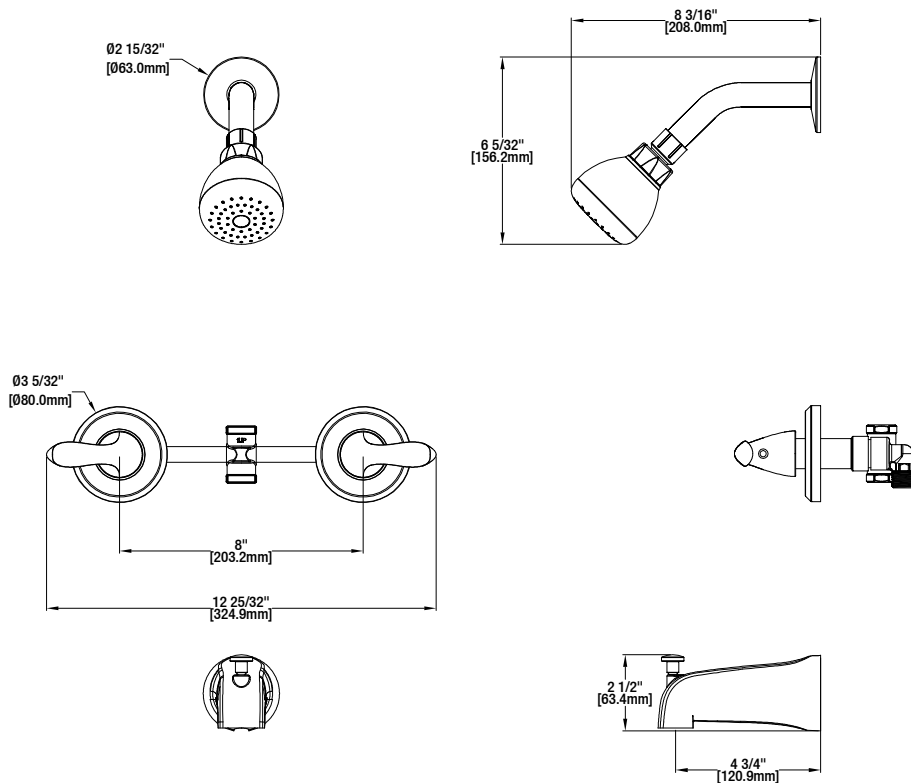

WARRANTY

- Limited Lifetime Warranty

INSTALLATION DIMENSIONS

Glacier Bay reserves the right to make changes in specifications and materials and to change and discontinue models, both without notice or obligation. Dimensions are for reference only.