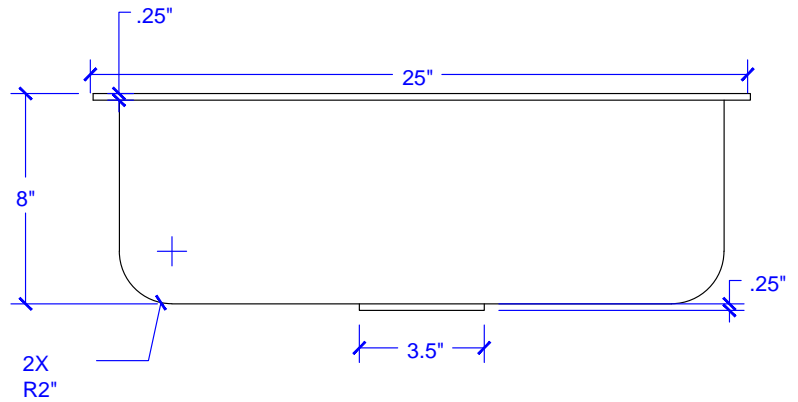

Rosa Drop-In Copper Sink

Model # [SK102-25AC](#)

25" x 22" x 8"

Features

- + Drop In
- + Handmade 17 Gauge Copper
- + Hammered Aged Copper Finish
- + Lifetime Warranty

[SK102-25AC](#)

[SK102-25AC](#)

Product Pairing Suggestions

Rosa Drop-In Copper Sink

Technical Specifications

- + Outer - 25" x 22" x 8"
- + Inner - 21.75" x 16.25" x 8"
- + Drain - Standard Kitchen Drain
- + Thickness - 17 Gauge

FRONT VIEW

RIGHT SIDE VIEW

TOP VIEW