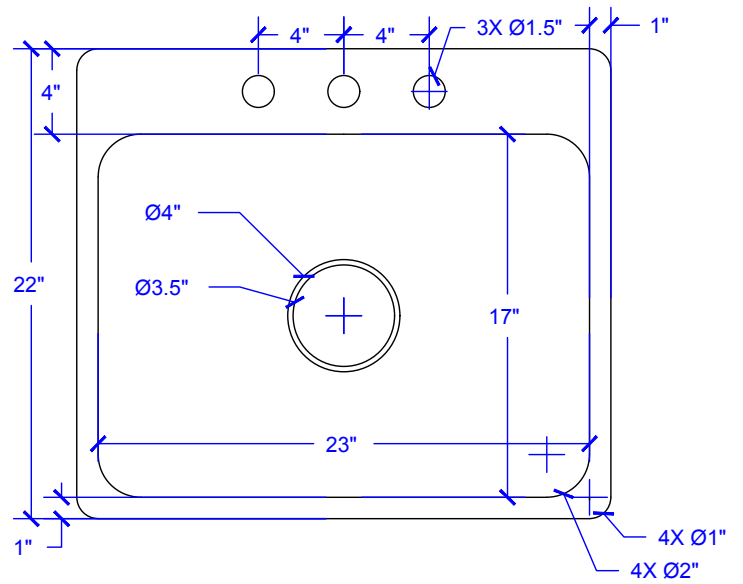

Rosa Drop-In Copper Sink

Technical Specifications

- + Outer - 25" x 22" x 8"
- + Inner - 21.75" x 16.25" x 8"
- + Drain - Standard Kitchen Drain
- + Thickness - 17 Gauge

FRONT VIEW

RIGHT SIDE VIEW

TOP VIEW