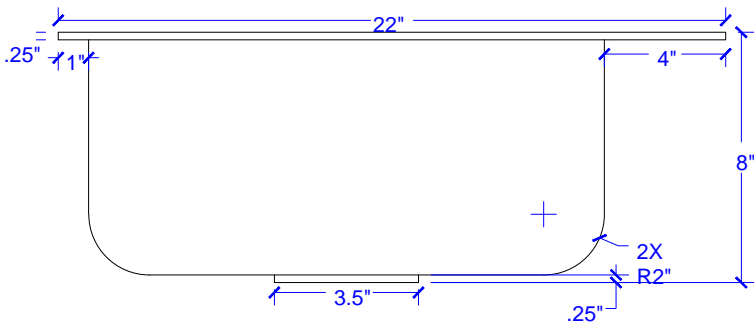

Rosa Drop-In Copper Sink

Model # [SK102-25AC](#)

25" x 22" x 8"

Features

- + Drop In
- + Handmade 17 Gauge Copper
- + Hammered Aged Copper Finish
- + Lifetime Warranty

[SK102-25AC](#)

[SK102-25AC](#)

Product Pairing Suggestions

Rosa Drop-In Copper Sink

Technical Specifications

- + Outer - 25" x 22" x 8"
- + Inner - 21.75" x 16.25" x 8"
- + Drain - Standard Kitchen Drain
- + Thickness - 17 Gauge

FRONT VIEW

RIGHT SIDE VIEW

TOP VIEW