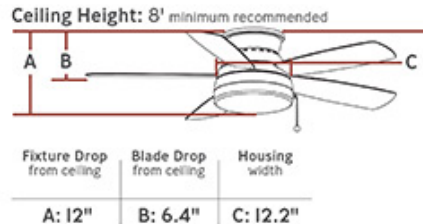

5TV52RBD: 52" Traverse Semi-Flush Fan - Roman Bronze   **Specification Images:**

Collection: Traverse

UPC #:026586978090

Finish: Roman Bronze (RB)

Blade Finish: Roman Bronze

Dimensions:

- **Diameter:** 52"
- **Weight:** 23.32 lbs.
- **Reverse Switch:** Manual
- **Rev. Switch Location:** Top of Housing
- **Motor Size:** 153.0 X 18.0
- **Diameter of Housing:** 12.2
- **Capacitor Value:** 4+4+5/350V/85C
- **Lead Wire Length:** 12 inches
- **Light Kit Included:** Yes
- **Remote Included:** None
- **Remote Group(s):** CK250,ESSWC-2/-3

Bulbs:

1 - Halogen G9 T4 75w Max. 120v - included

Features:

- Clear bulb(s) recommended for this fixture
- Fixture is operated with a pull chain

Material List:

5 Blade - Wood - Roman Bronze

Safety Listing:

Safety Listed for Dry Locations

Instruction Sheets:

English (5TV52XXD-CUL-ENG)

Shade / Glass / Diffuser Details:

Part	Material	Finish	Quantity	Item Number	Length	Width	Height	Diameter	Fitter Diameter	Shade Top Length	Shade Top Width	Shade Top Diameter
Shade	Glass	Graduated Amber	1			12 7/32		12 7/32				

Backplate / Canopy Details:

Monte Carlo reserves the right to revise the design of components of any product due to parts availability or change in safety listing standards without assuming any obligation or liability to modify any products previously manufactured and without notice. This literature depicts a product design that is the sole and exclusive property of Monte Carlo. In compliance with U.S copyright and patent requirements, notification is hereby presented in this form that this literature, or the product it depicts, is not to be copied, altered or used in any manner without the express written consent of, or contrary to the best interests of Monte Carlo 1/2 A Generation Brands Company.