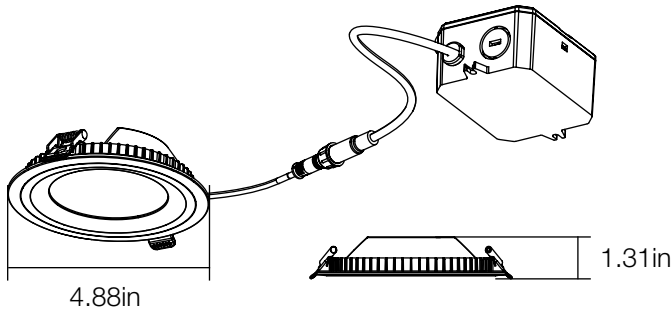

4 in LED Slim Color Changing Retrofit Kit

53808101
SKU# 1003532176

ADVANTAGES

- 60 Watt Equivalent
- 50,000 Hours of Continuous Use
- 5 Year Warranty
- All-in-one design - No can needed for installation
- Trim design with recessed inner edge
- Dimming to 10% Without Buzzing or Flickering
- IC Rated for Direct Contact with Insulation
- 90 CRI Provides High Color Quality
- Adjust Color of Light with Integrated Switch-Warm White (2700K), Soft White (3000K), Neutral White (3500K), Bright White (4000K), Daylight (5000K)

SPECIFICATIONS

Model Number	53808101
SKU	1003532176
OSMID	306179206
Power	11 W
AC Voltage, Frequency	120V, 60 Hz
Color Temp (nom.)	2700K/ 3000K/ 3500K/ 4000K/ 5000K
Operation Temp	-13°F ~ 113°F
CRI	90
Lumen Output (min.)	650 lm
Dimming	YES
Lifetime Rating	L70/50000Hrs
Efficacy	59 lm/watt

PACKAGING

Weight (±0.5 lb)	0.76 lbs
Size (L x W x H) (±0.1 in)	4.88in x 4.88in x 1.31in
Box Dimensions	5.71in x 4.33in x 5.71in
Gross Weight	1.04 lbs
UPC	849489003573

DIMMER LIST

Dimmer Brand	Model #
Lutron	DVCL-153PR-WH
	CTCL-153PDH-WH
	TGCL-153PH-WH
	MACL-153MH-WH
	P-PKG1W-WH-R
Leviton	R62-06674-P0W
	R12-06672-1LW
	R50-IPL06-10M
Eaton	AAL06-C1
	SAL06P-W-K