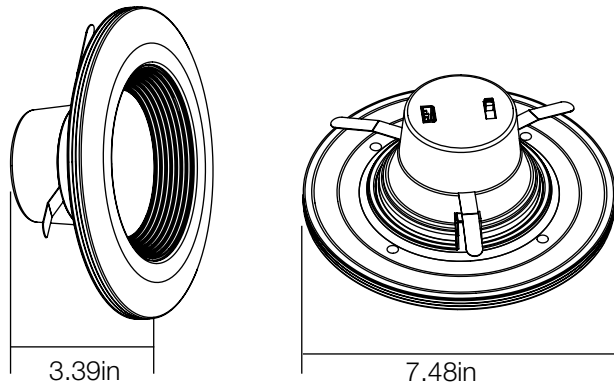

PRODUCT SPECIFICATIONS

6 in LED Color Changing Recessed Trim with Night Light

53804101
SKU# 1003456565

ADVANTAGES

- 65 Watt Equivalent
- 50,000 Hours of Continuous Use
- 5 Year Warranty
- Dimming to 10% without Buzzing or Flickering
- IC Rated for Direct Contact with Insulation
- 90 CRI Provides High Color Quality
- Adjust Night Light with Your Wall Switch/Dimmer
- Night Light Trim (Amber 2000K)
- Adjust Color of Light with Integrated Switch-Warm White (2700K), Soft White (3000K), Neutral White (3500K), Bright White (4000K), Daylight (5000K)

SPECIFICATIONS

Model Number	53804101
SKU	1003456565
OSMID	306080129
Power	11 W
AC Voltage, Frequency	120V, 60 Hz
Color Temp (nom.)	2700K/ 3000K/ 3500K/ 4000K/ 5000K
Operation Temp	-13°F ~ 113°F
CRI	90
Lumen Output (min.)	670 lm
Dimming	YES
Lifetime Rating	L70/50000Hrs
Efficacy	60 lm/watt

PACKAGING

Weight (±0.5 lb)	0.86 lbs
Size (L x W x H) (±0.1 in)	7.48in x 7.48in x 3.39in
Box Dimensions	7.91in x 7.91in x 3.62in
Gross Weight	1.21 lbs
UPC	849489003436

DIMMER LIST

Dimmer Brand	Model #
Lutron	DVCL-153PR-WH
	CTCL-153PDH-WH
	TGCL-153PH-WH
	MACL-153MH-WH
	P-PKG1W-WH-R
Leviton	R62-06674-P0W
	R12-06672-1LW
	R50-IPL06-10M
Eaton	AAL06-C1
	SAL06P-W-K