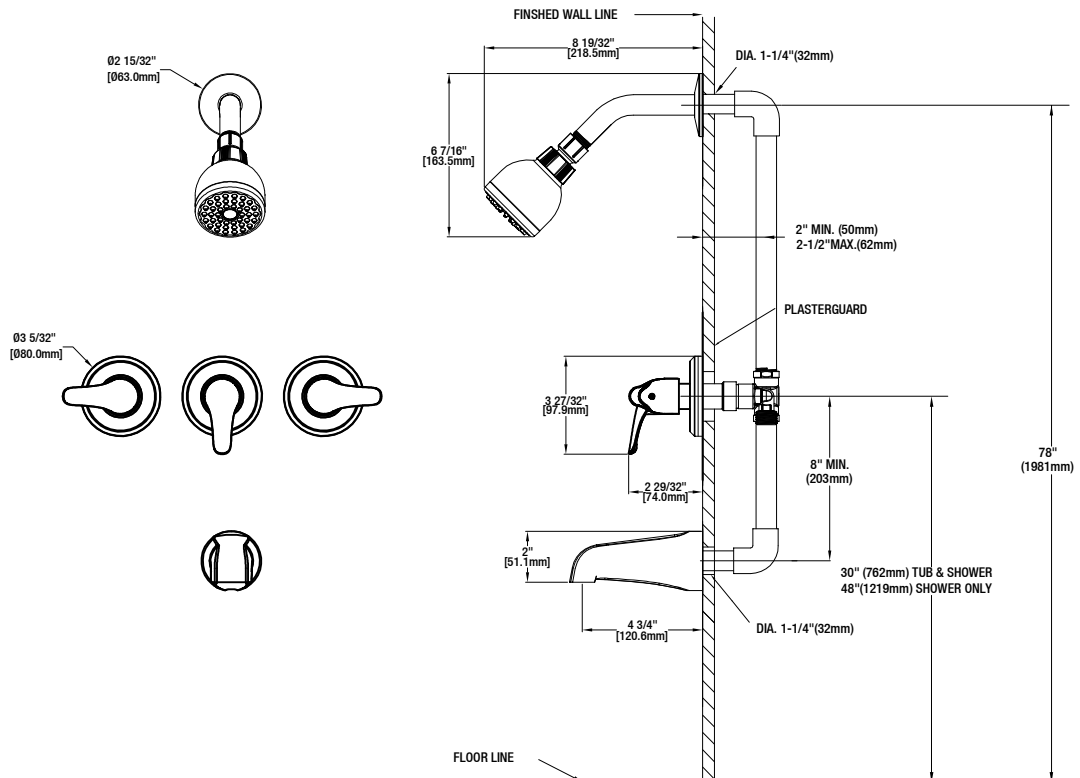

Aragon 3-Handle Tub & Shower

MODEL	STORE SKU #	FINISH
HD834X-0001	1002910935	Chrome

FEATURES

- Three-Handle Tub and Shower Faucet
- Washerless Disc Cartridge
- 90° Maximum Handle Rotation
- ABS Single Function Showerhead
- Shower Face Size: Ø70 mm
- 1/2" IPS Connections
- Showerhead Max. Flow Rate: 1.8 Gallons Per Minute at 80 PSI
- Tub Spout Min. Flow Rate: 2.4 Gallons Per Minute at 20 PSI

CODE COMPLIANCE

- IAPMO Certified: ASME A112.18.1/CSA B125.1
- Calgreen Certified
- EPA WaterSense Certified

WARRANTY

- Limited Lifetime Warranty

INSTALLATION DIMENSIONS

Glacier Bay reserves the right to make changes in specifications and materials and to change and discontinue models, both without notice or obligation. Dimensions are for reference only.